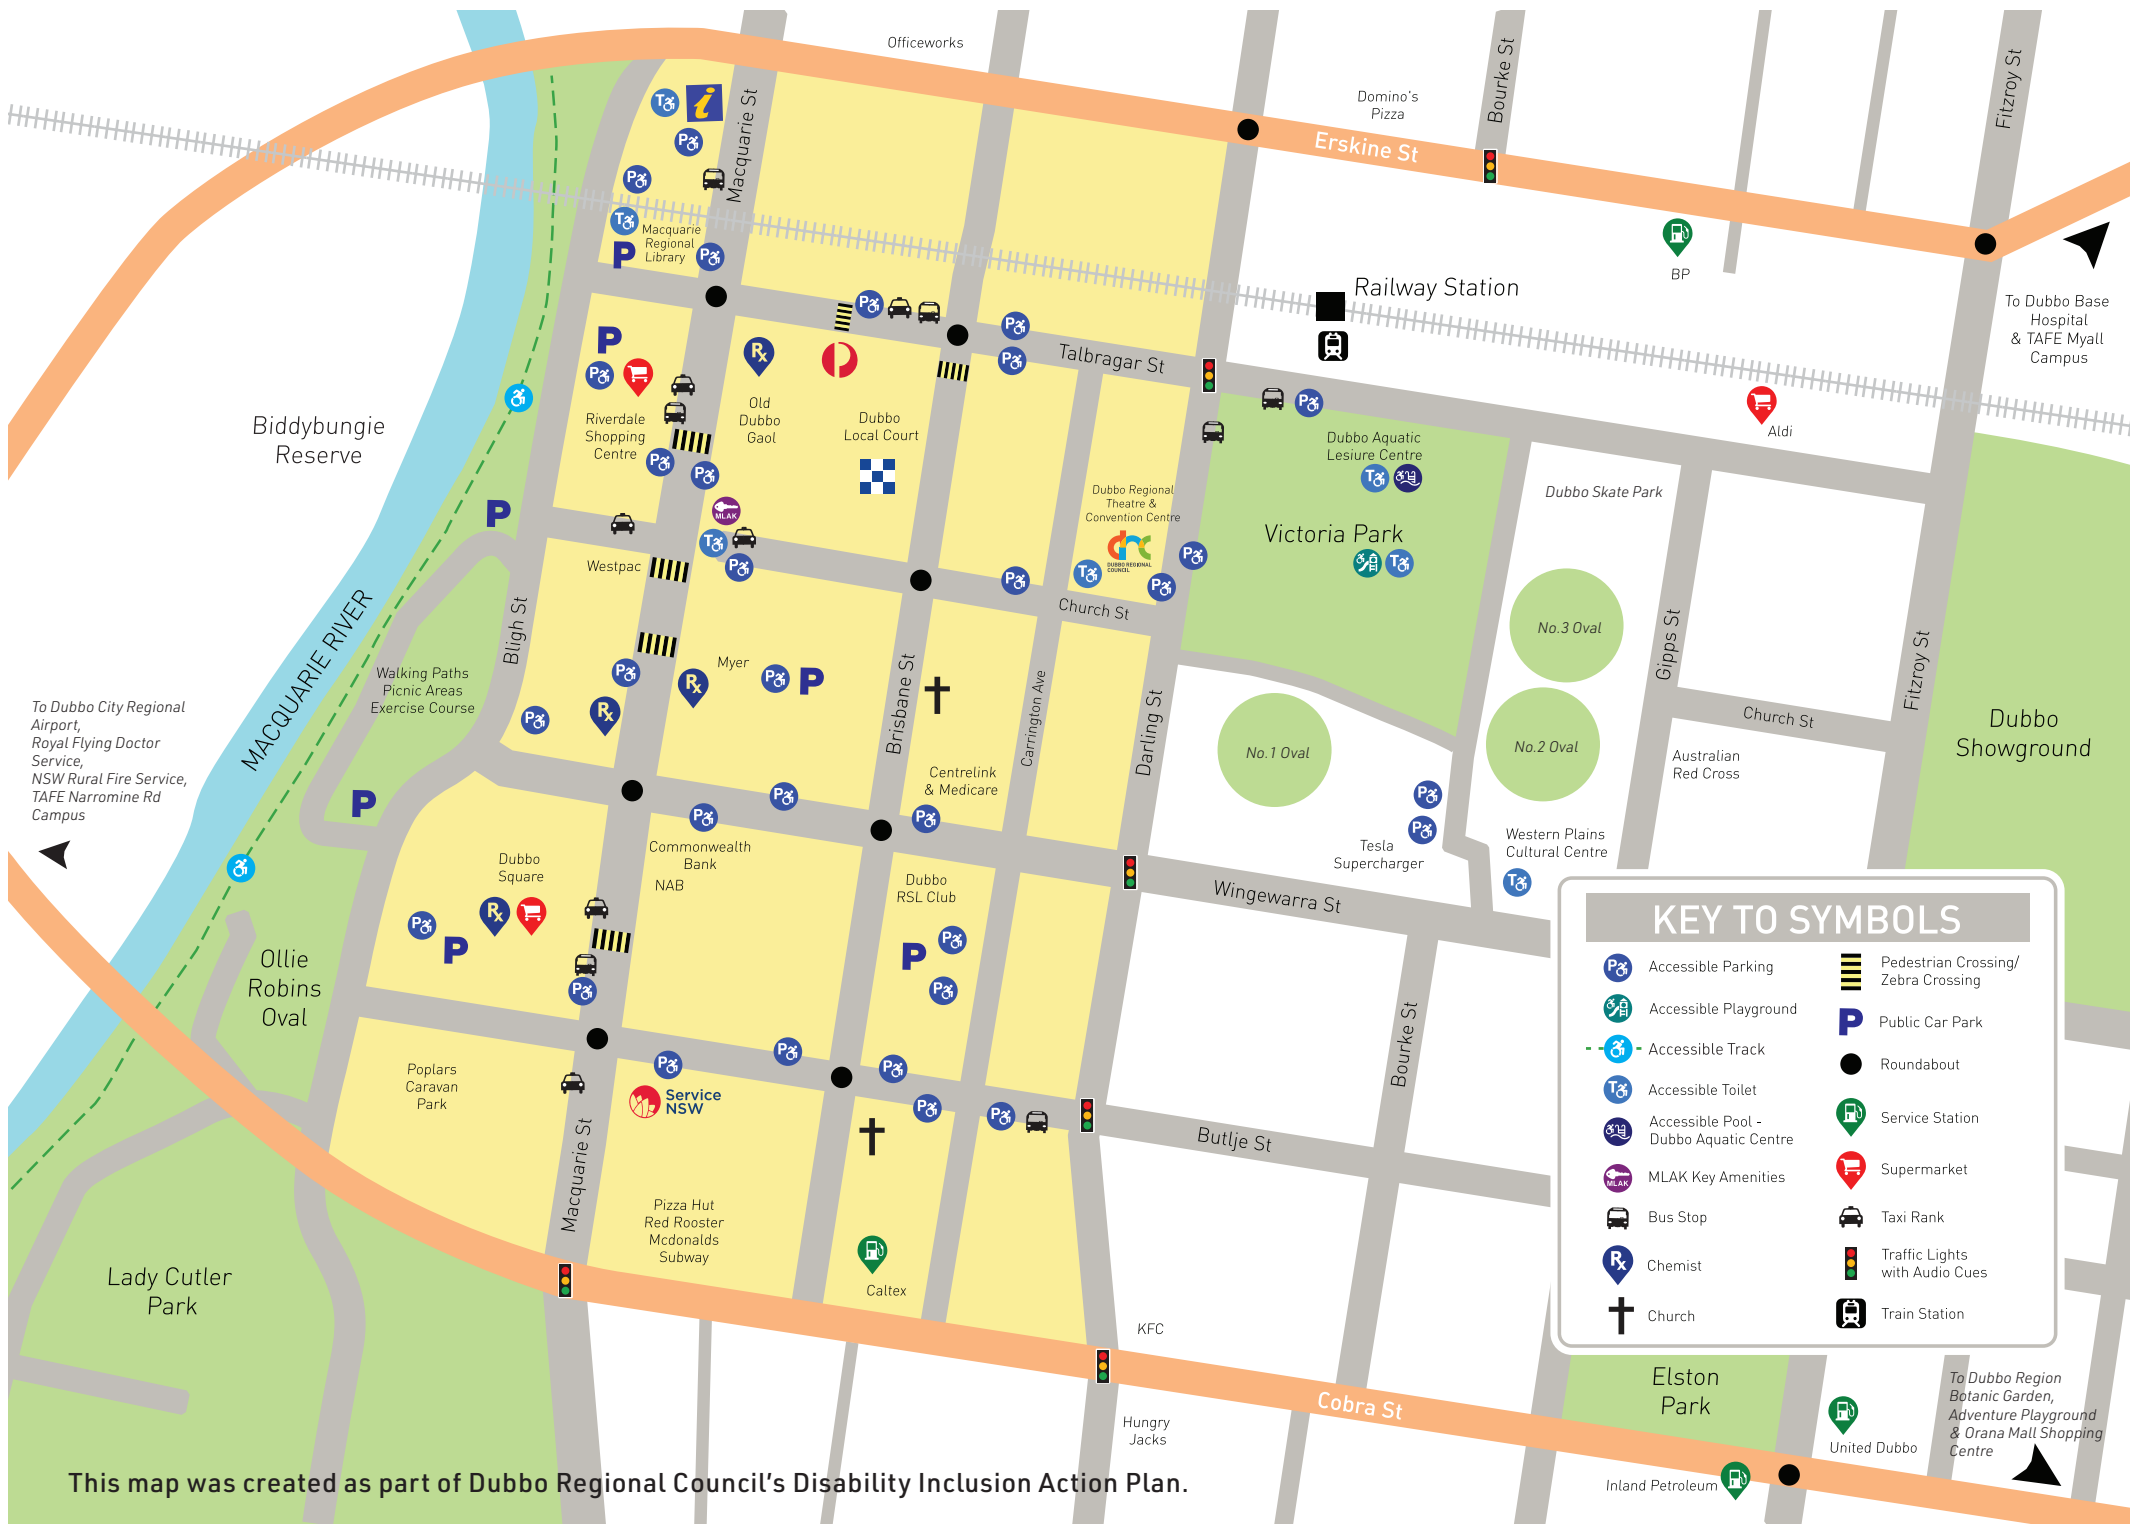

# MOBILITY MAP DUBBO

PICTURED: DUBBO REGIONAL BOTANIC GARDEN & ADVENTURE PLAYGROUND

KEY TO SYMBOLS			
	Accessible Parking		Pedestrian Crossing/ Zebra Crossing
	Accessible Playground		Public Car Park
	Accessible Track		Roundabout
	Accessible Toilet		Service Station
	Accessible Pool - Dubbo Aquatic Centre		Supermarket
	MLAK Key Amenities		Taxi Rank
	Bus Stop		Traffic Lights with Audio Cues
	Chemist		Train Station
	Church		

This map was created as part of Dubbo Regional Council's Disability Inclusion Action Plan.

To Dubbo City Regional Airport,  
Royal Flying Doctor Service,  
NSW Rural Fire Service,  
TAFE Narramine Rd Campus

To Dubbo Base Hospital & TAFE Myall Campus

To Dubbo Region Botanic Garden,  
Adventure Playground & Orana Mall Shopping Centre