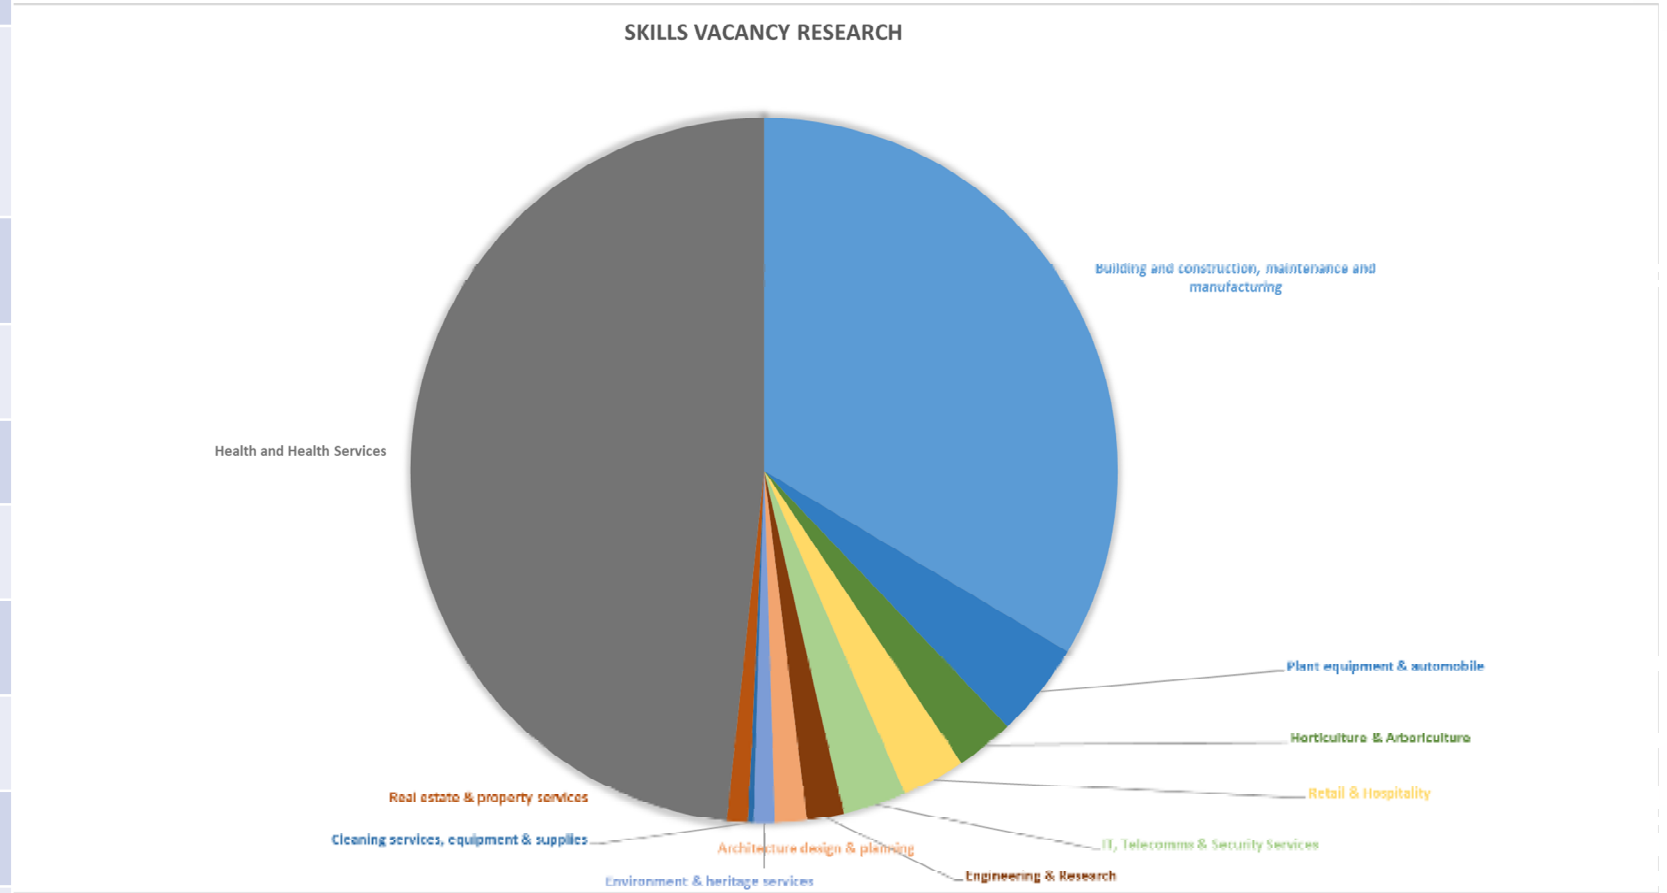

Industry	Count
Health and health services	200
Building and construction, maintenance and manufacturing	139
Plant equipment & automobile	18
Horticulture & Arboriculture	11
Retail & Hospitality	12
IT, Telecomms & Security Services	12
Engineering & Research	7
Architecture design & planning	6
Environment & heritage services	4
Cleaning services, equipment & supplies	1
Real estate & property services	4