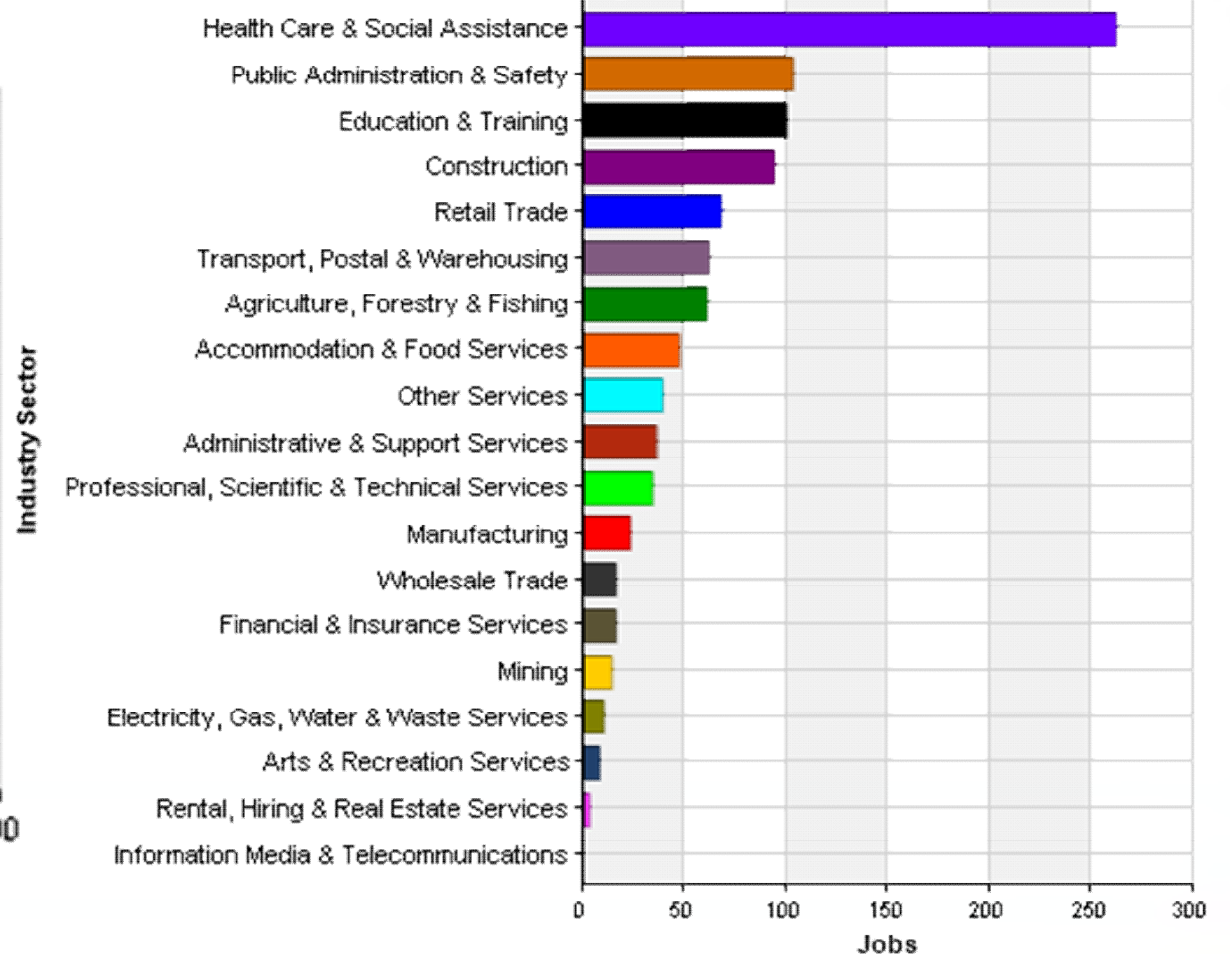

:DUBBO
REGION
DUBBO, WELLINGTON + VILLAGES

A VIBRANT & PROGRESSIVE
GROWTH CENTRE

Economic Update

Regional Workforce and Skills

Dubbo Regional Workforce

December Quarter 2021

| | 2019 | 2020 | 2021 |
|---|--------|-----------|-----------|
| Unemployment rate (youth) | 2.3% | 1.7% (2%) | 4.1% (9%) |
| LGA unemployment | 571 | 446 | 1112 |
| Labour force | 27,794 | 25,975 | 27,516 |
| Employing and Non Employing Businesses | 4978 | 4963 | 5143 |

Jobs filled by people NOT in Dubbo Region

Workforce Breakdown - Work in Dubbo Regional (A) (2021 Release 1), live elsewhere

Workforce Breakdown - Work in Dubbo Regional (A) (2021 Release 1), live elsewhere

Locals with out of the Region employment

Workforce Breakdown - Live in Dubbo Regional (A) (2021 Release 1), work elsewhere

Workforce Breakdown - Live in Dubbo Regional (A) (2021 Release 1), work elsewhere