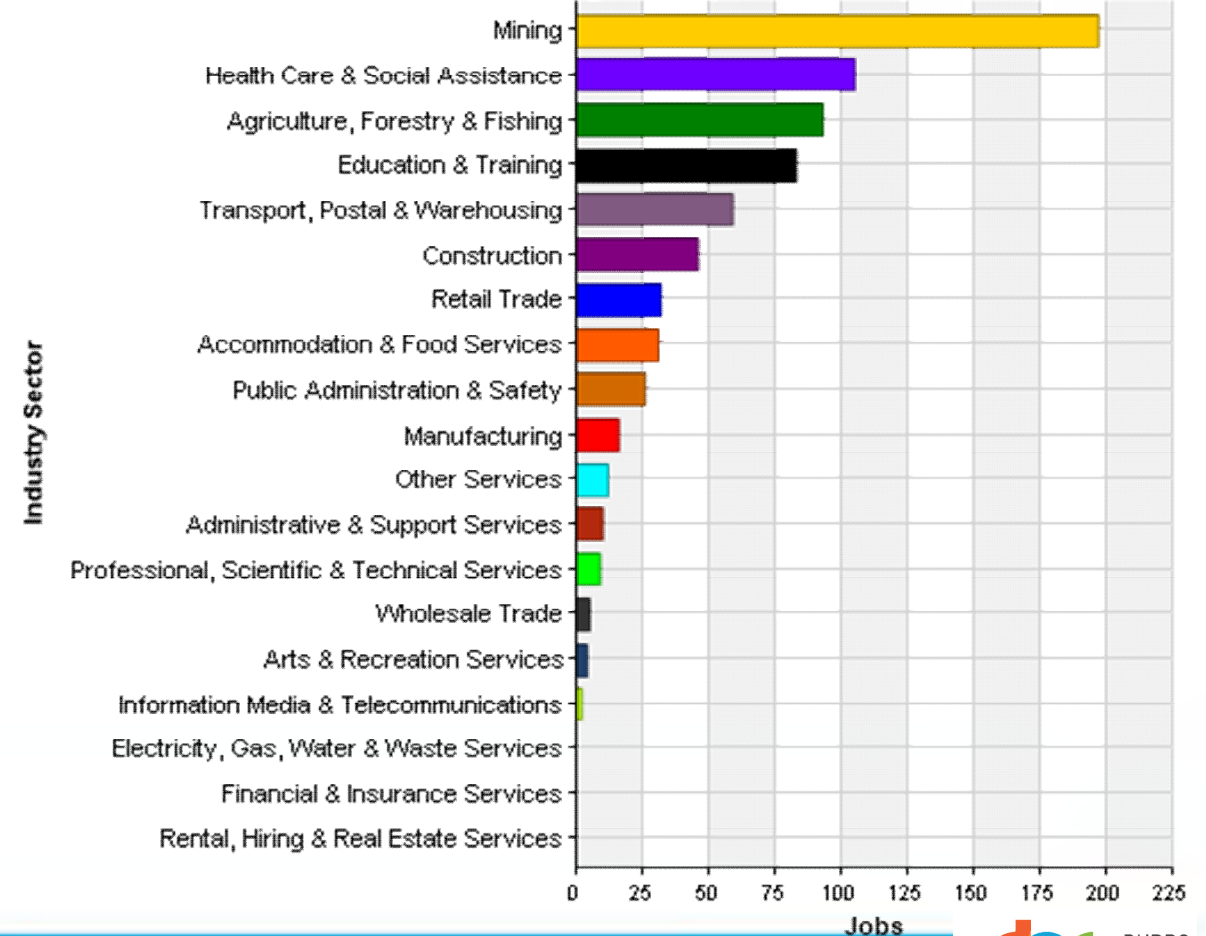

:DUBBO
REGION
DUBBO, WELLINGTON + VILLAGES

A VIBRANT & PROGRESSIVE
GROWTH CENTRE

Economic Update

Regional Workforce and Skills

Dubbo Regional Workforce

December Quarter 2021

| | 2019 | 2020 | 2021 |
|---|--------|-----------|-----------|
| Unemployment rate (youth) | 2.3% | 1.7% (2%) | 4.1% (9%) |
| LGA unemployment | 571 | 446 | 1112 |
| Labour force | 27,794 | 25,975 | 27,516 |
| Employing and Non Employing Businesses | 4978 | 4963 | 5143 |

Jobs filled by people NOT in Dubbo Region

Workforce Breakdown - Work in Dubbo Regional (A) (2021 Release 1), live elsewhere

Workforce Breakdown - Work in Dubbo Regional (A) (2021 Release 1), live elsewhere

Locals with out of the Region employment

Workforce Breakdown - Live in Dubbo Regional (A) (2021 Release 1), work elsewhere

Workforce Breakdown - Live in Dubbo Regional (A) (2021 Release 1), work elsewhere