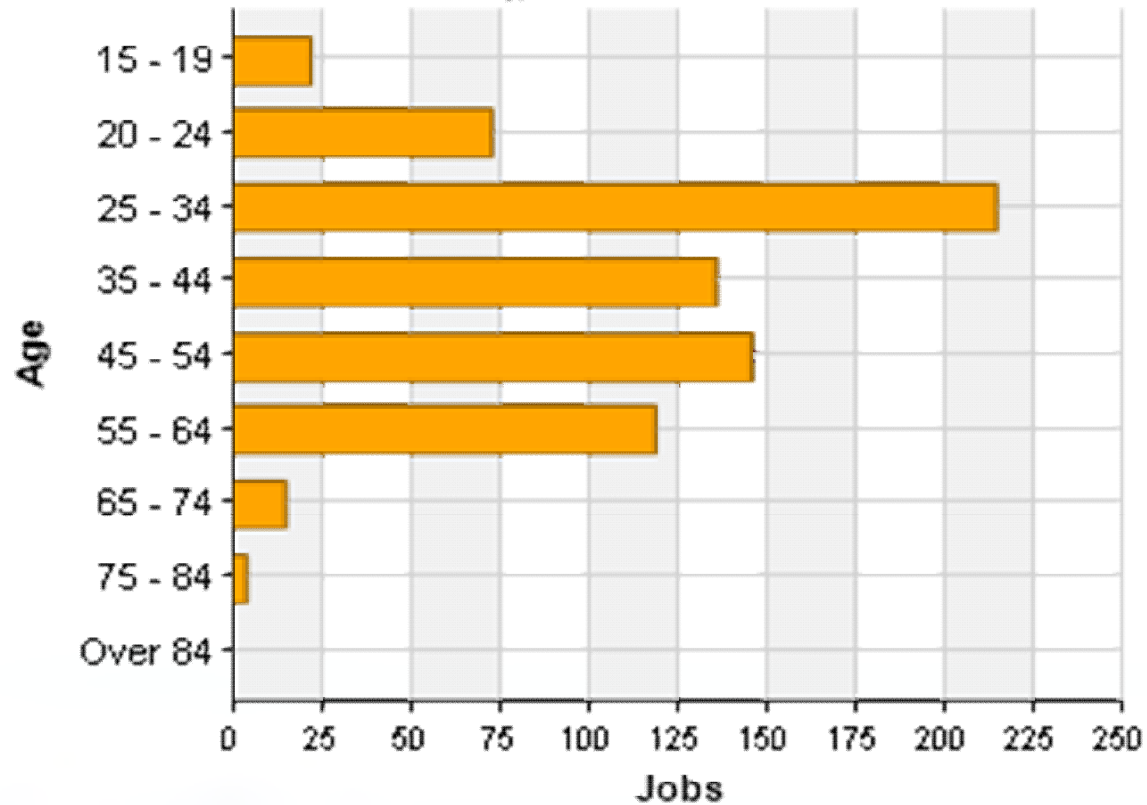

:DUBBO
REGION
DUBBO, WELLINGTON + VILLAGES

A VIBRANT & PROGRESSIVE
GROWTH CENTRE

Economic Update

Regional Workforce and Skills

Dubbo Regional Workforce

December Quarter 2021

| | 2019 | 2020 | 2021 |
|---|--------|-----------|-----------|
| Unemployment rate (youth) | 2.3% | 1.7% (2%) | 4.1% (9%) |
| LGA unemployment | 571 | 446 | 1112 |
| Labour force | 27,794 | 25,975 | 27,516 |
| Employing and Non Employing Businesses | 4978 | 4963 | 5143 |

Jobs filled by people NOT in Dubbo Region

Workforce Breakdown - Work in Dubbo Regional (A) (2021 Release 1), live elsewhere

Workforce Breakdown - Work in Dubbo Regional (A) (2021 Release 1), live elsewhere

Locals with out of the Region employment

Workforce Breakdown - Live in Dubbo Regional (A) (2021 Release 1), work elsewhere

Workforce Breakdown - Live in Dubbo Regional (A) (2021 Release 1), work elsewhere