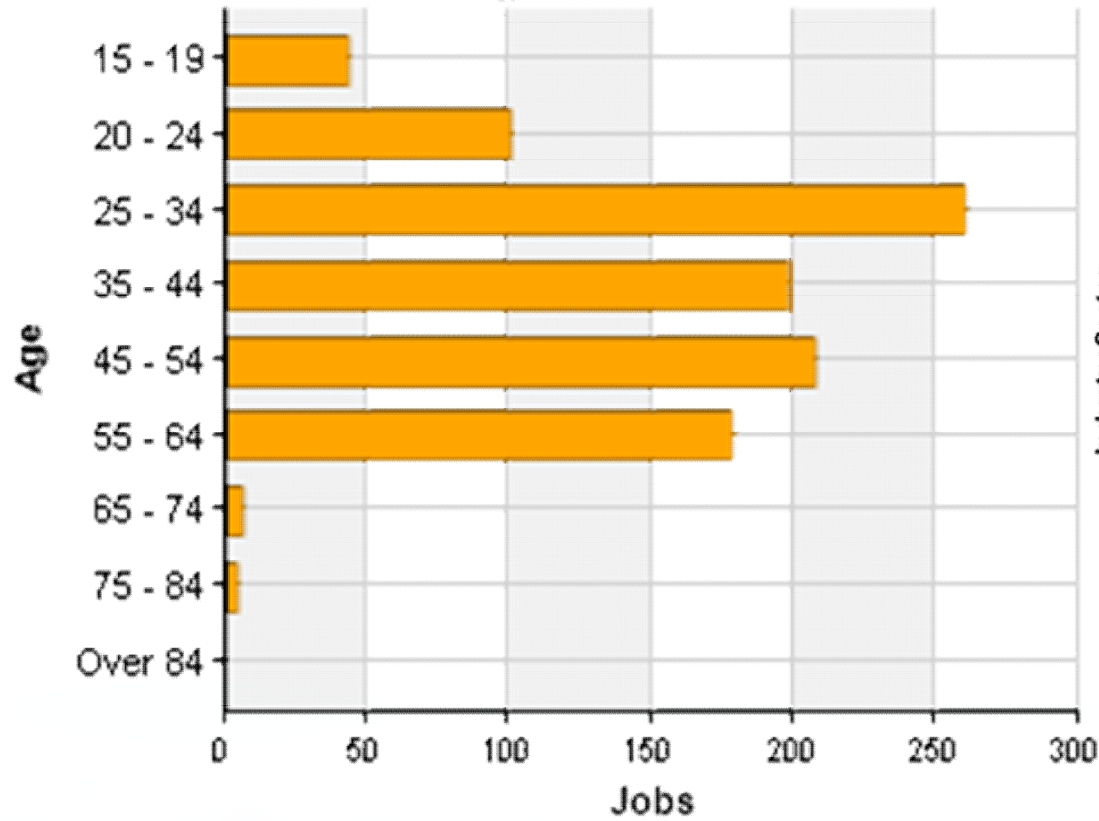

:DUBBO
REGION
DUBBO, WELLINGTON + VILLAGES

A VIBRANT & PROGRESSIVE
GROWTH CENTRE

Economic Update

Regional Workforce and Skills

Dubbo Regional Workforce

December Quarter 2021

| | 2019 | 2020 | 2021 |
|---|--------|-----------|-----------|
| Unemployment rate (youth) | 2.3% | 1.7% (2%) | 4.1% (9%) |
| LGA unemployment | 571 | 446 | 1112 |
| Labour force | 27,794 | 25,975 | 27,516 |
| Employing and Non Employing Businesses | 4978 | 4963 | 5143 |

Jobs filled by people NOT in Dubbo Region

Workforce Breakdown - Work in Dubbo Regional (A) (2021 Release 1), live elsewhere

Workforce Breakdown - Work in Dubbo Regional (A) (2021 Release 1), live elsewhere

Locals with out of the Region employment

Workforce Breakdown - Live in Dubbo Regional (A) (2021 Release 1), work elsewhere

Workforce Breakdown - Live in Dubbo Regional (A) (2021 Release 1), work elsewhere