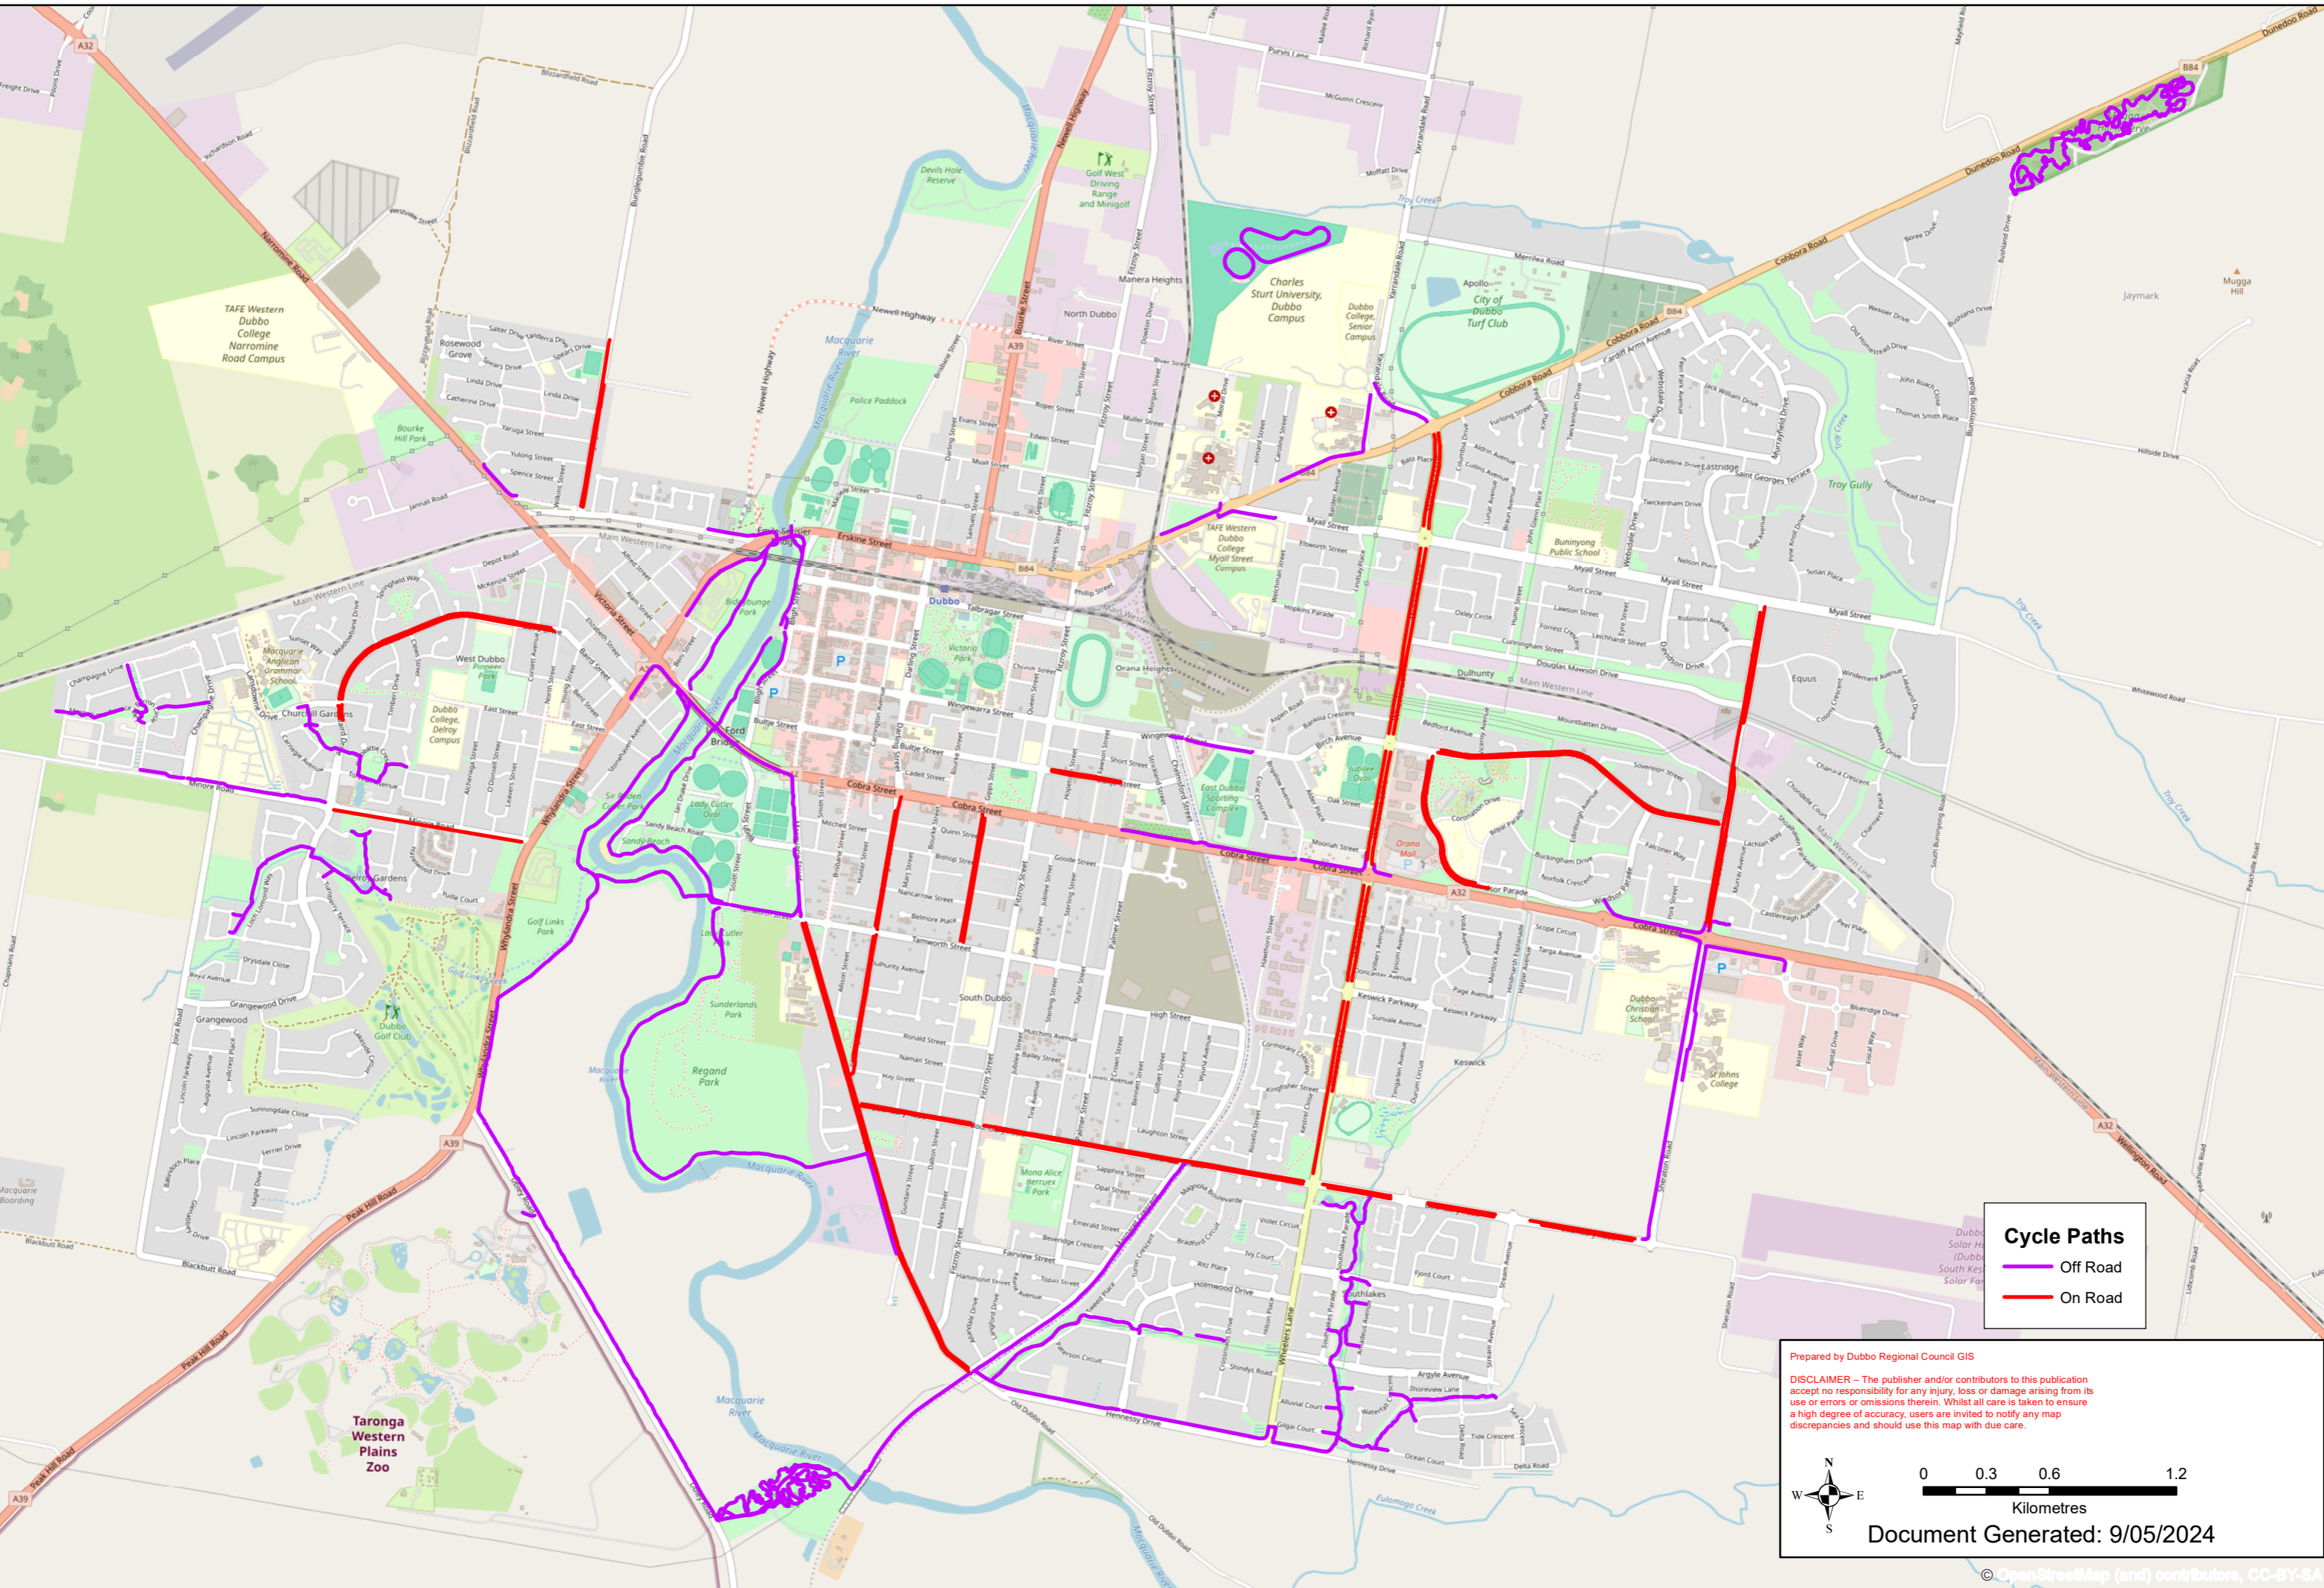

# CYCLE PATHS OF DUBBO

**Cycle Paths**

- Off Road
- On Road

Prepared by Dubbo Regional Council GIS

DISCLAIMER – The publisher and/or contributors to this publication accept no responsibility for any injury, loss or damage arising from its use or errors or omissions therein. Whilst all care is taken to ensure a high degree of accuracy, users are invited to notify any map discrepancies and should use this map with due care.

0 0.3 0.6 1.2  
Kilometres

Document Generated: 9/05/2024

© OpenStreetMap (and) contributors, CC-BY-SA