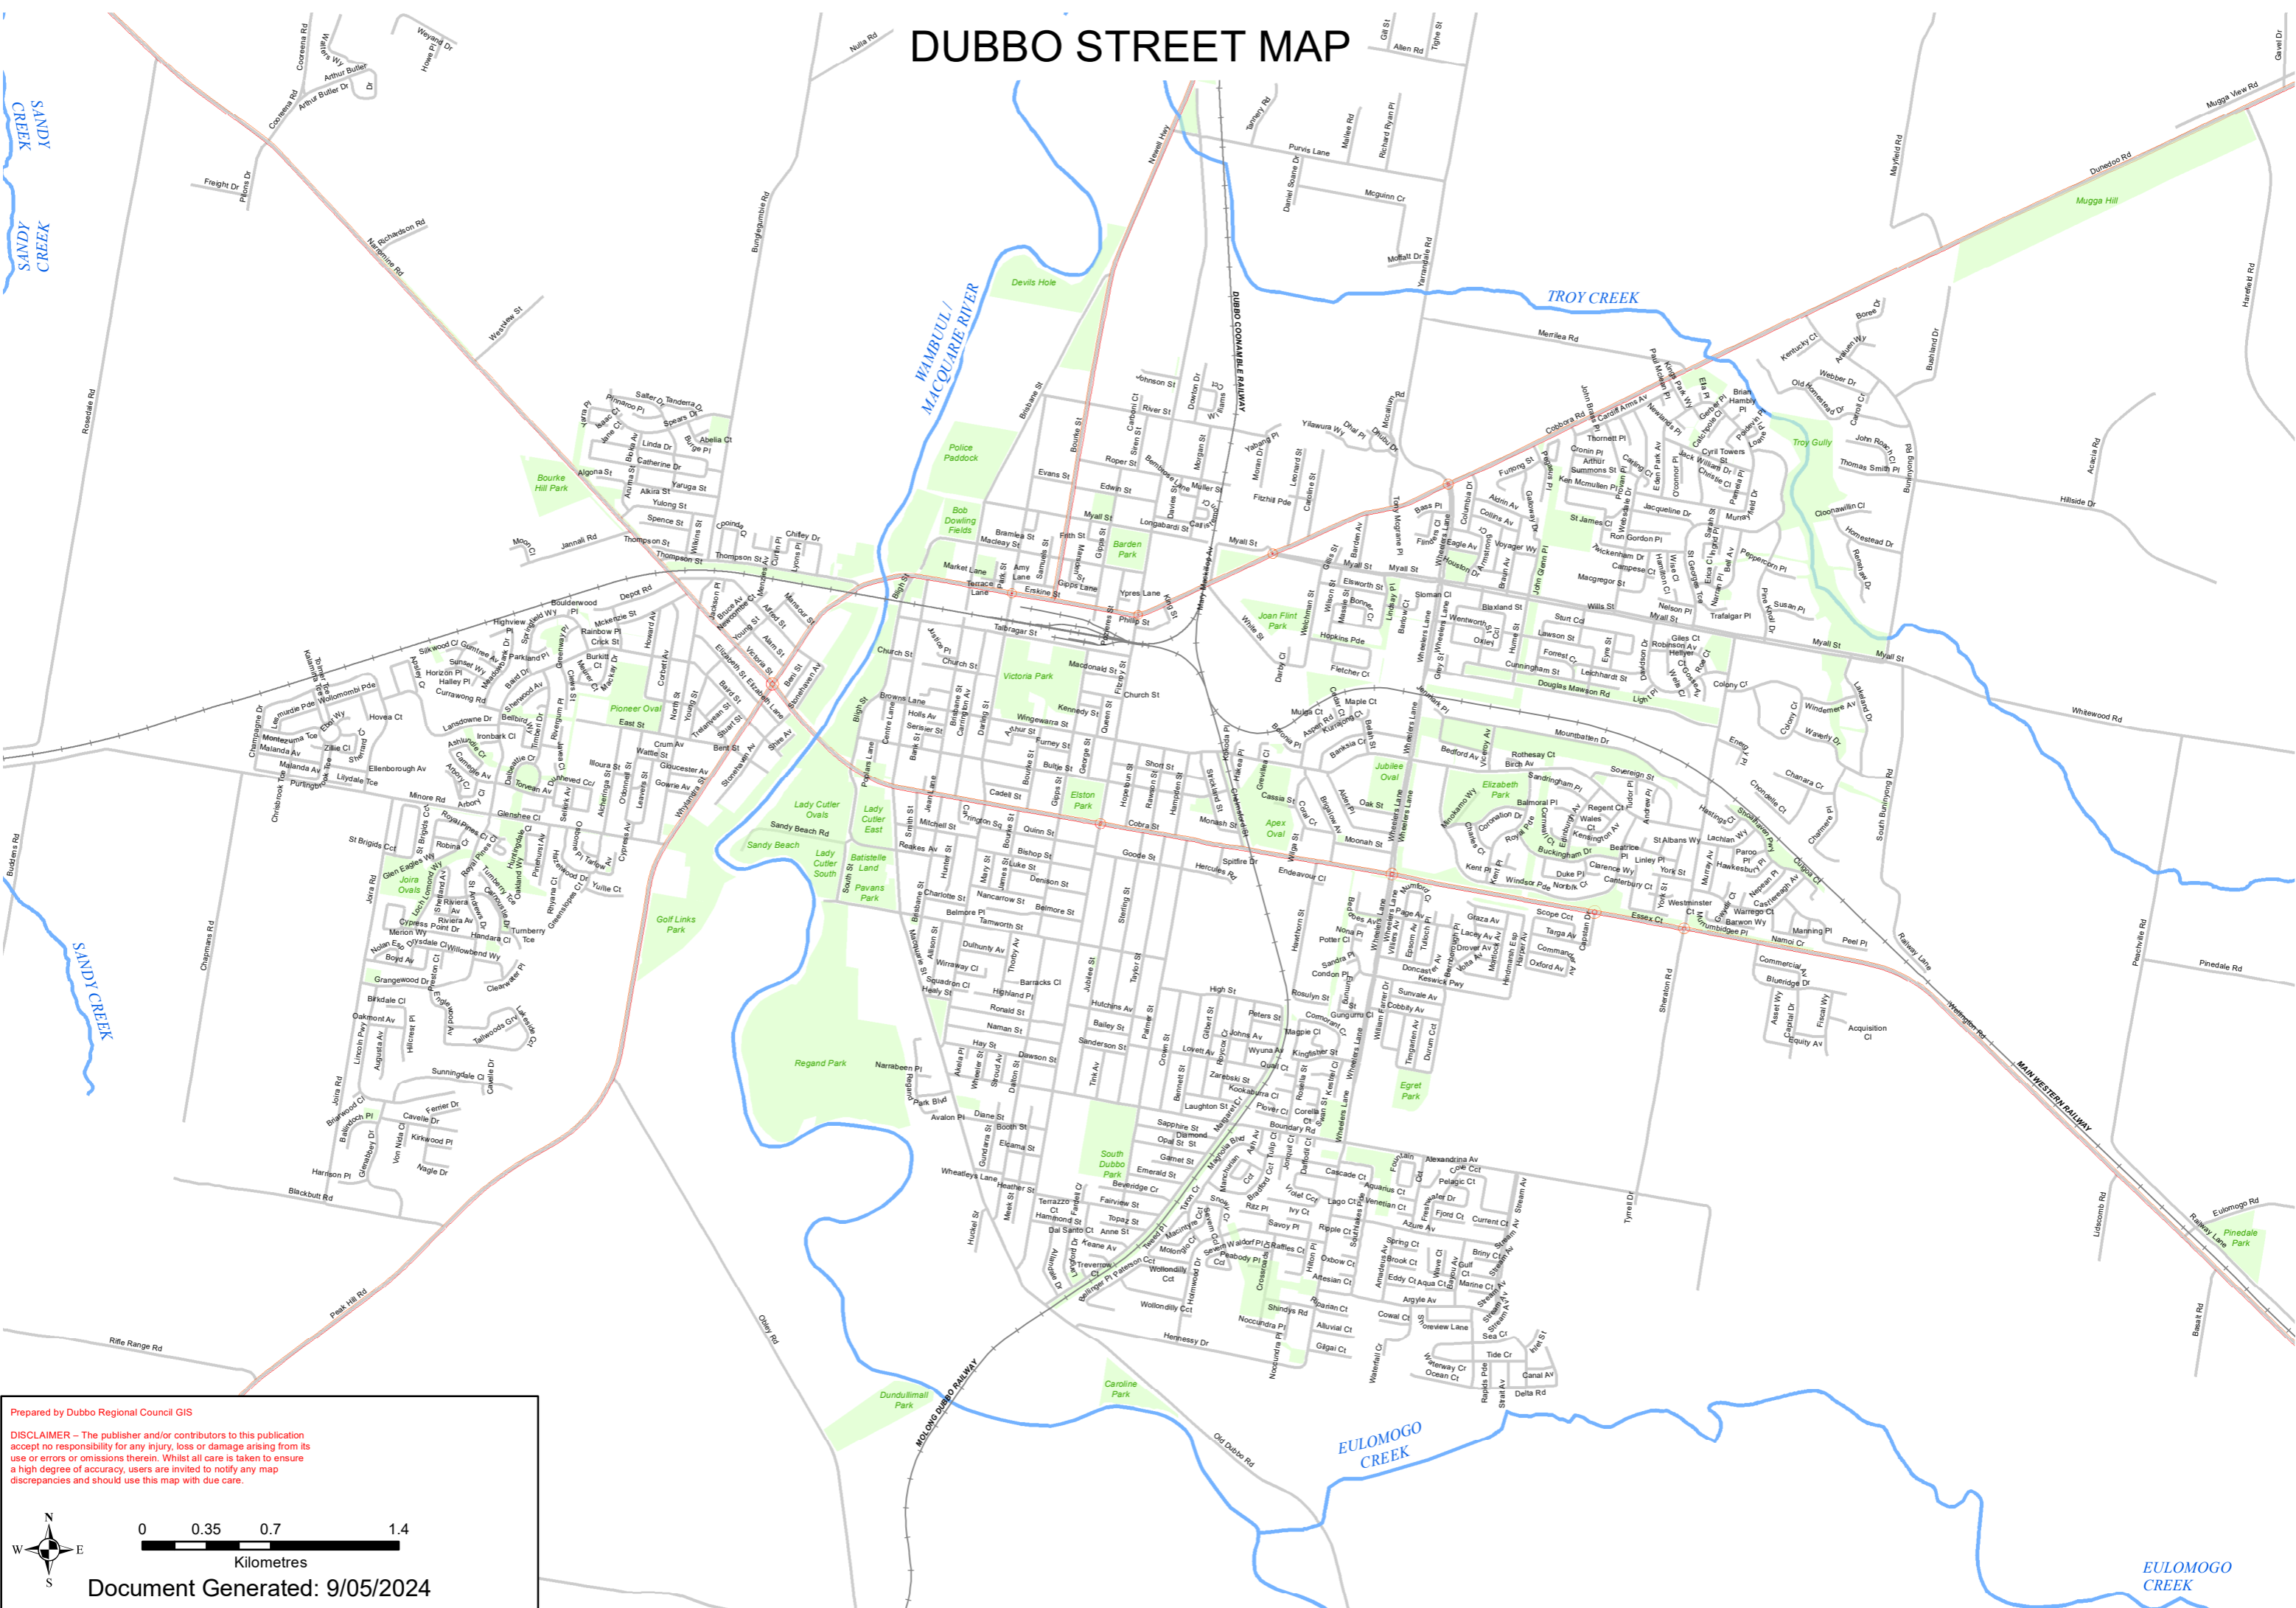

# DUBBO STREET MAP

Prepared by Dubbo Regional Council GIS

**DISCLAIMER** – The publisher and/or contributors to this publication accept no responsibility for any injury, loss or damage arising from its use or errors or omissions therein. Whilst all care is taken to ensure a high degree of accuracy, users are invited to notify any map discrepancies and should use this map with due care.

Document Generated: 9/05/2024

EULOMOGO CREEK