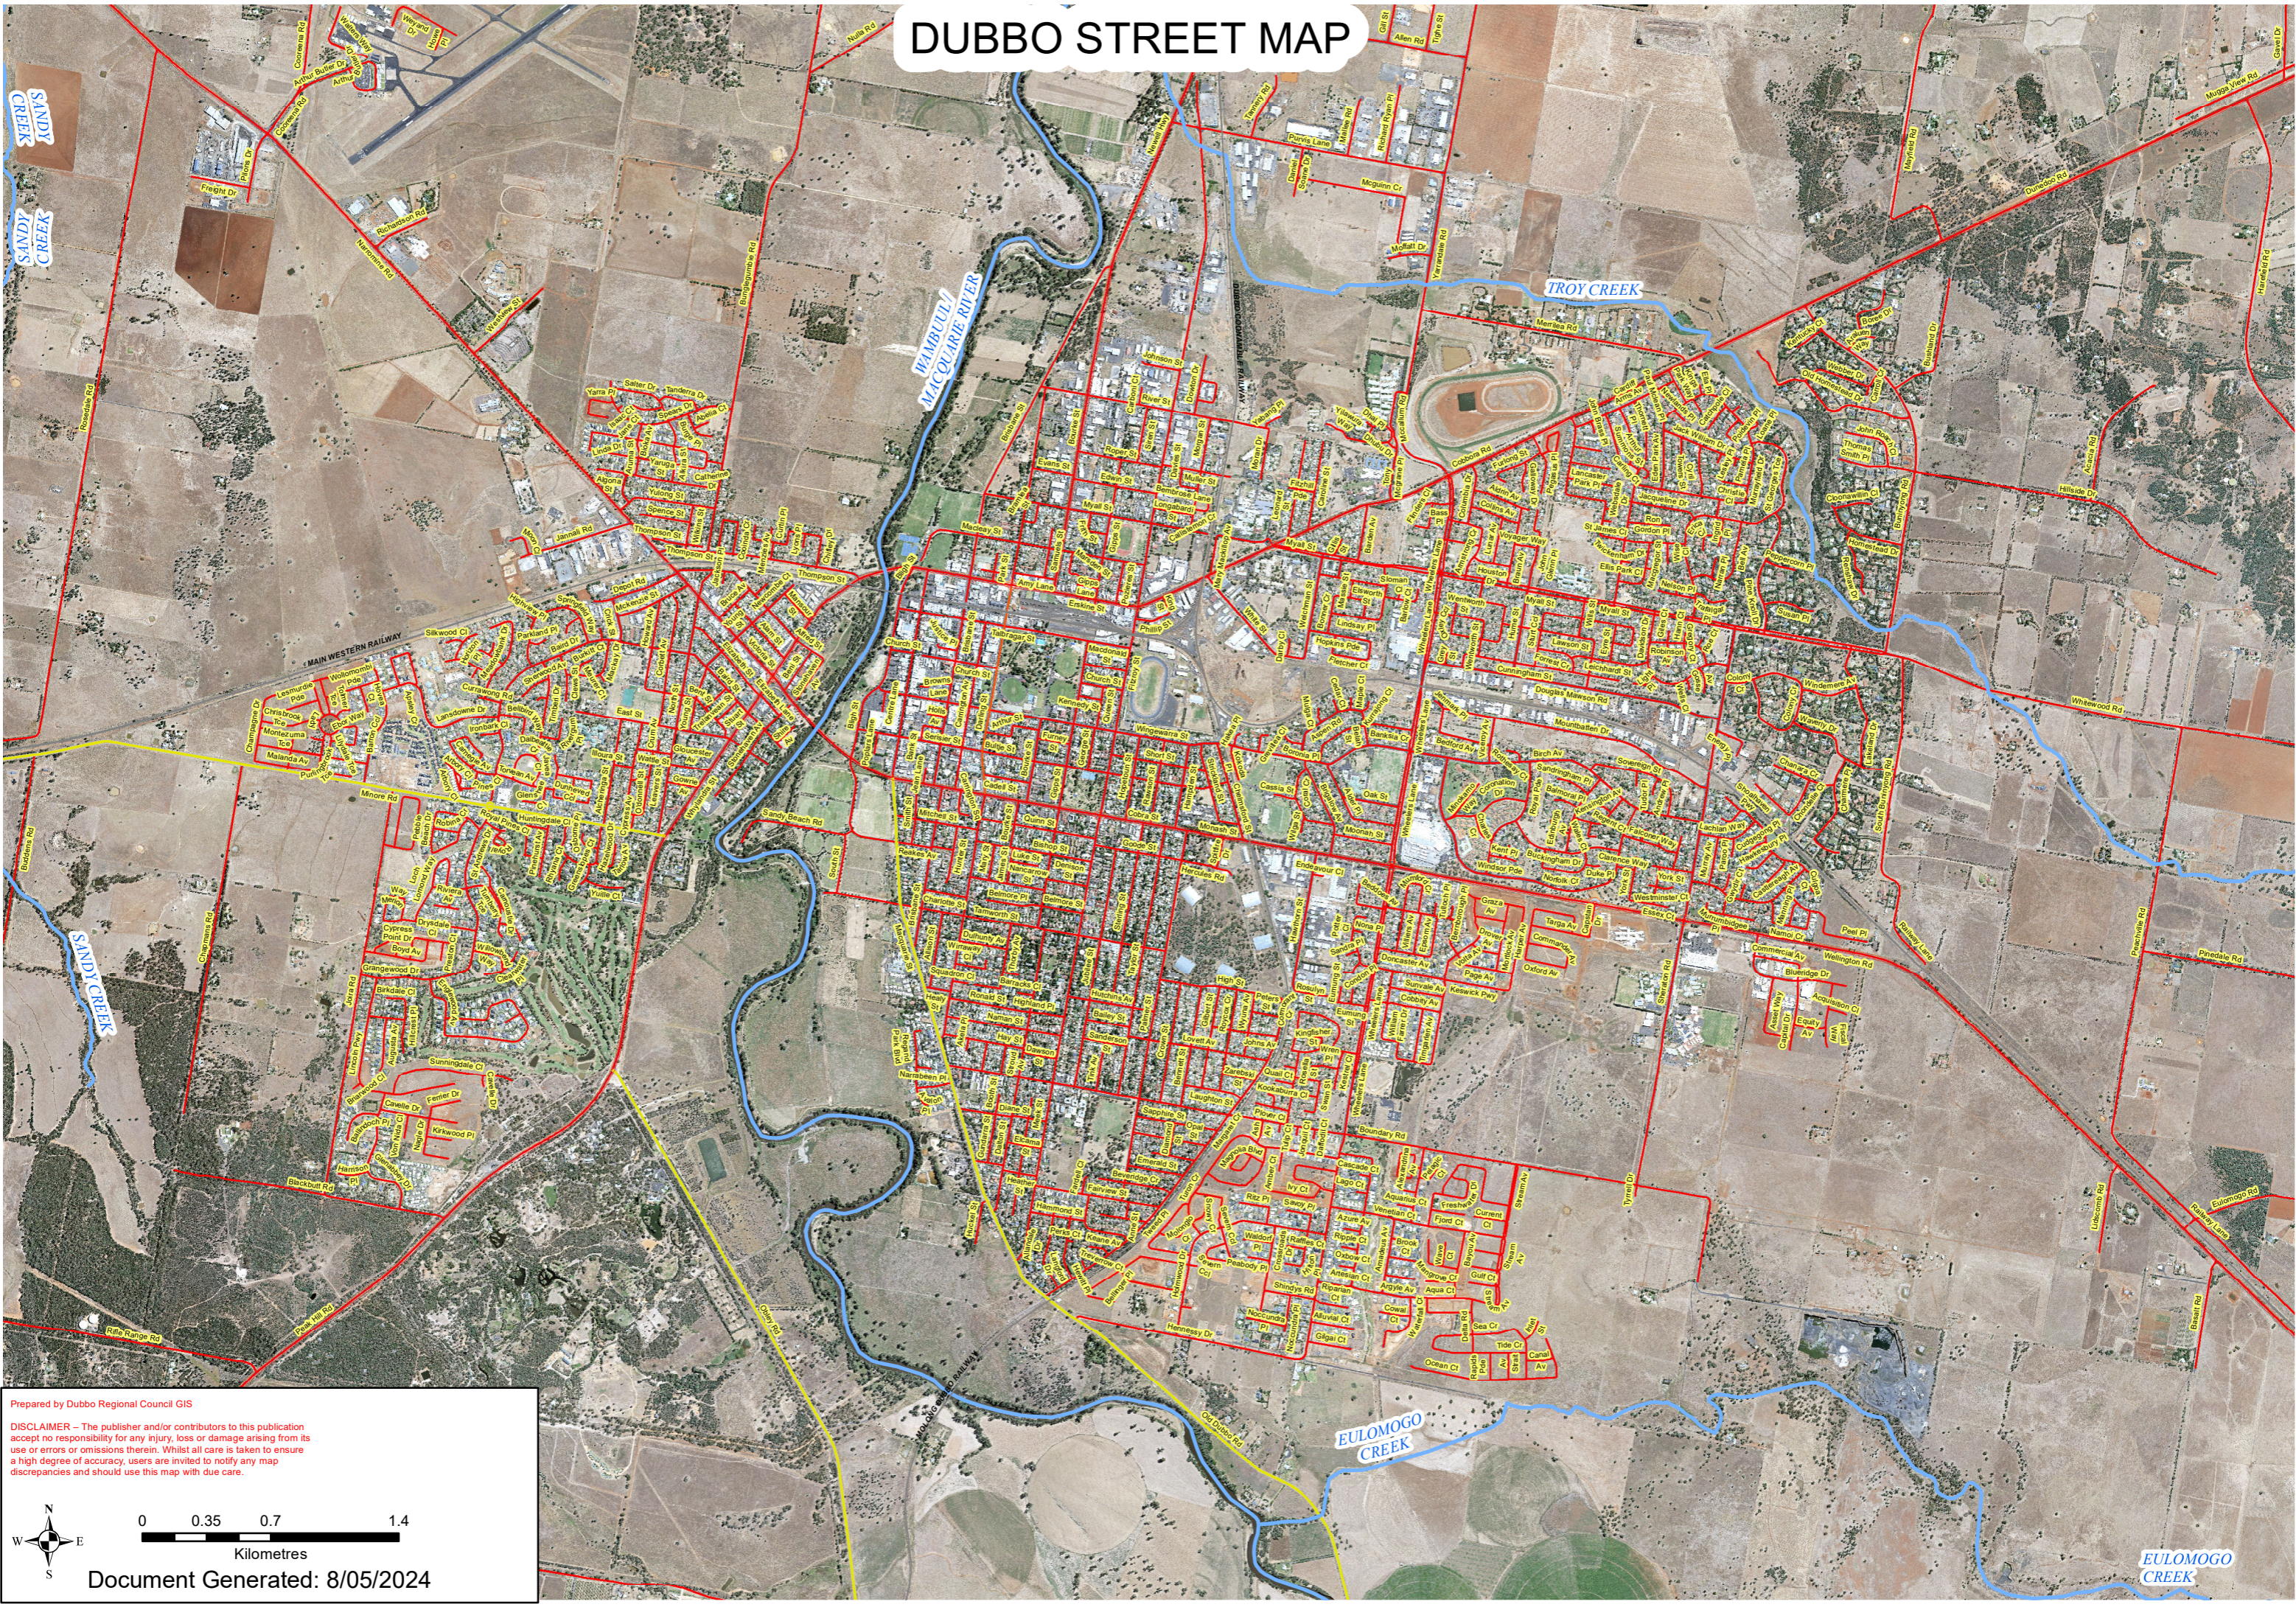

# DUBBO STREET MAP

Prepared by Dubbo Regional Council GIS

**DISCLAIMER** – The publisher and/or contributors to this publication accept no responsibility for any injury, loss or damage arising from its use or errors or omissions therein. Whilst all care is taken to ensure a high degree of accuracy, users are invited to notify any map discrepancies and should use this map with due care.

Document Generated: 8/05/2024

EULOMOGO CREEK