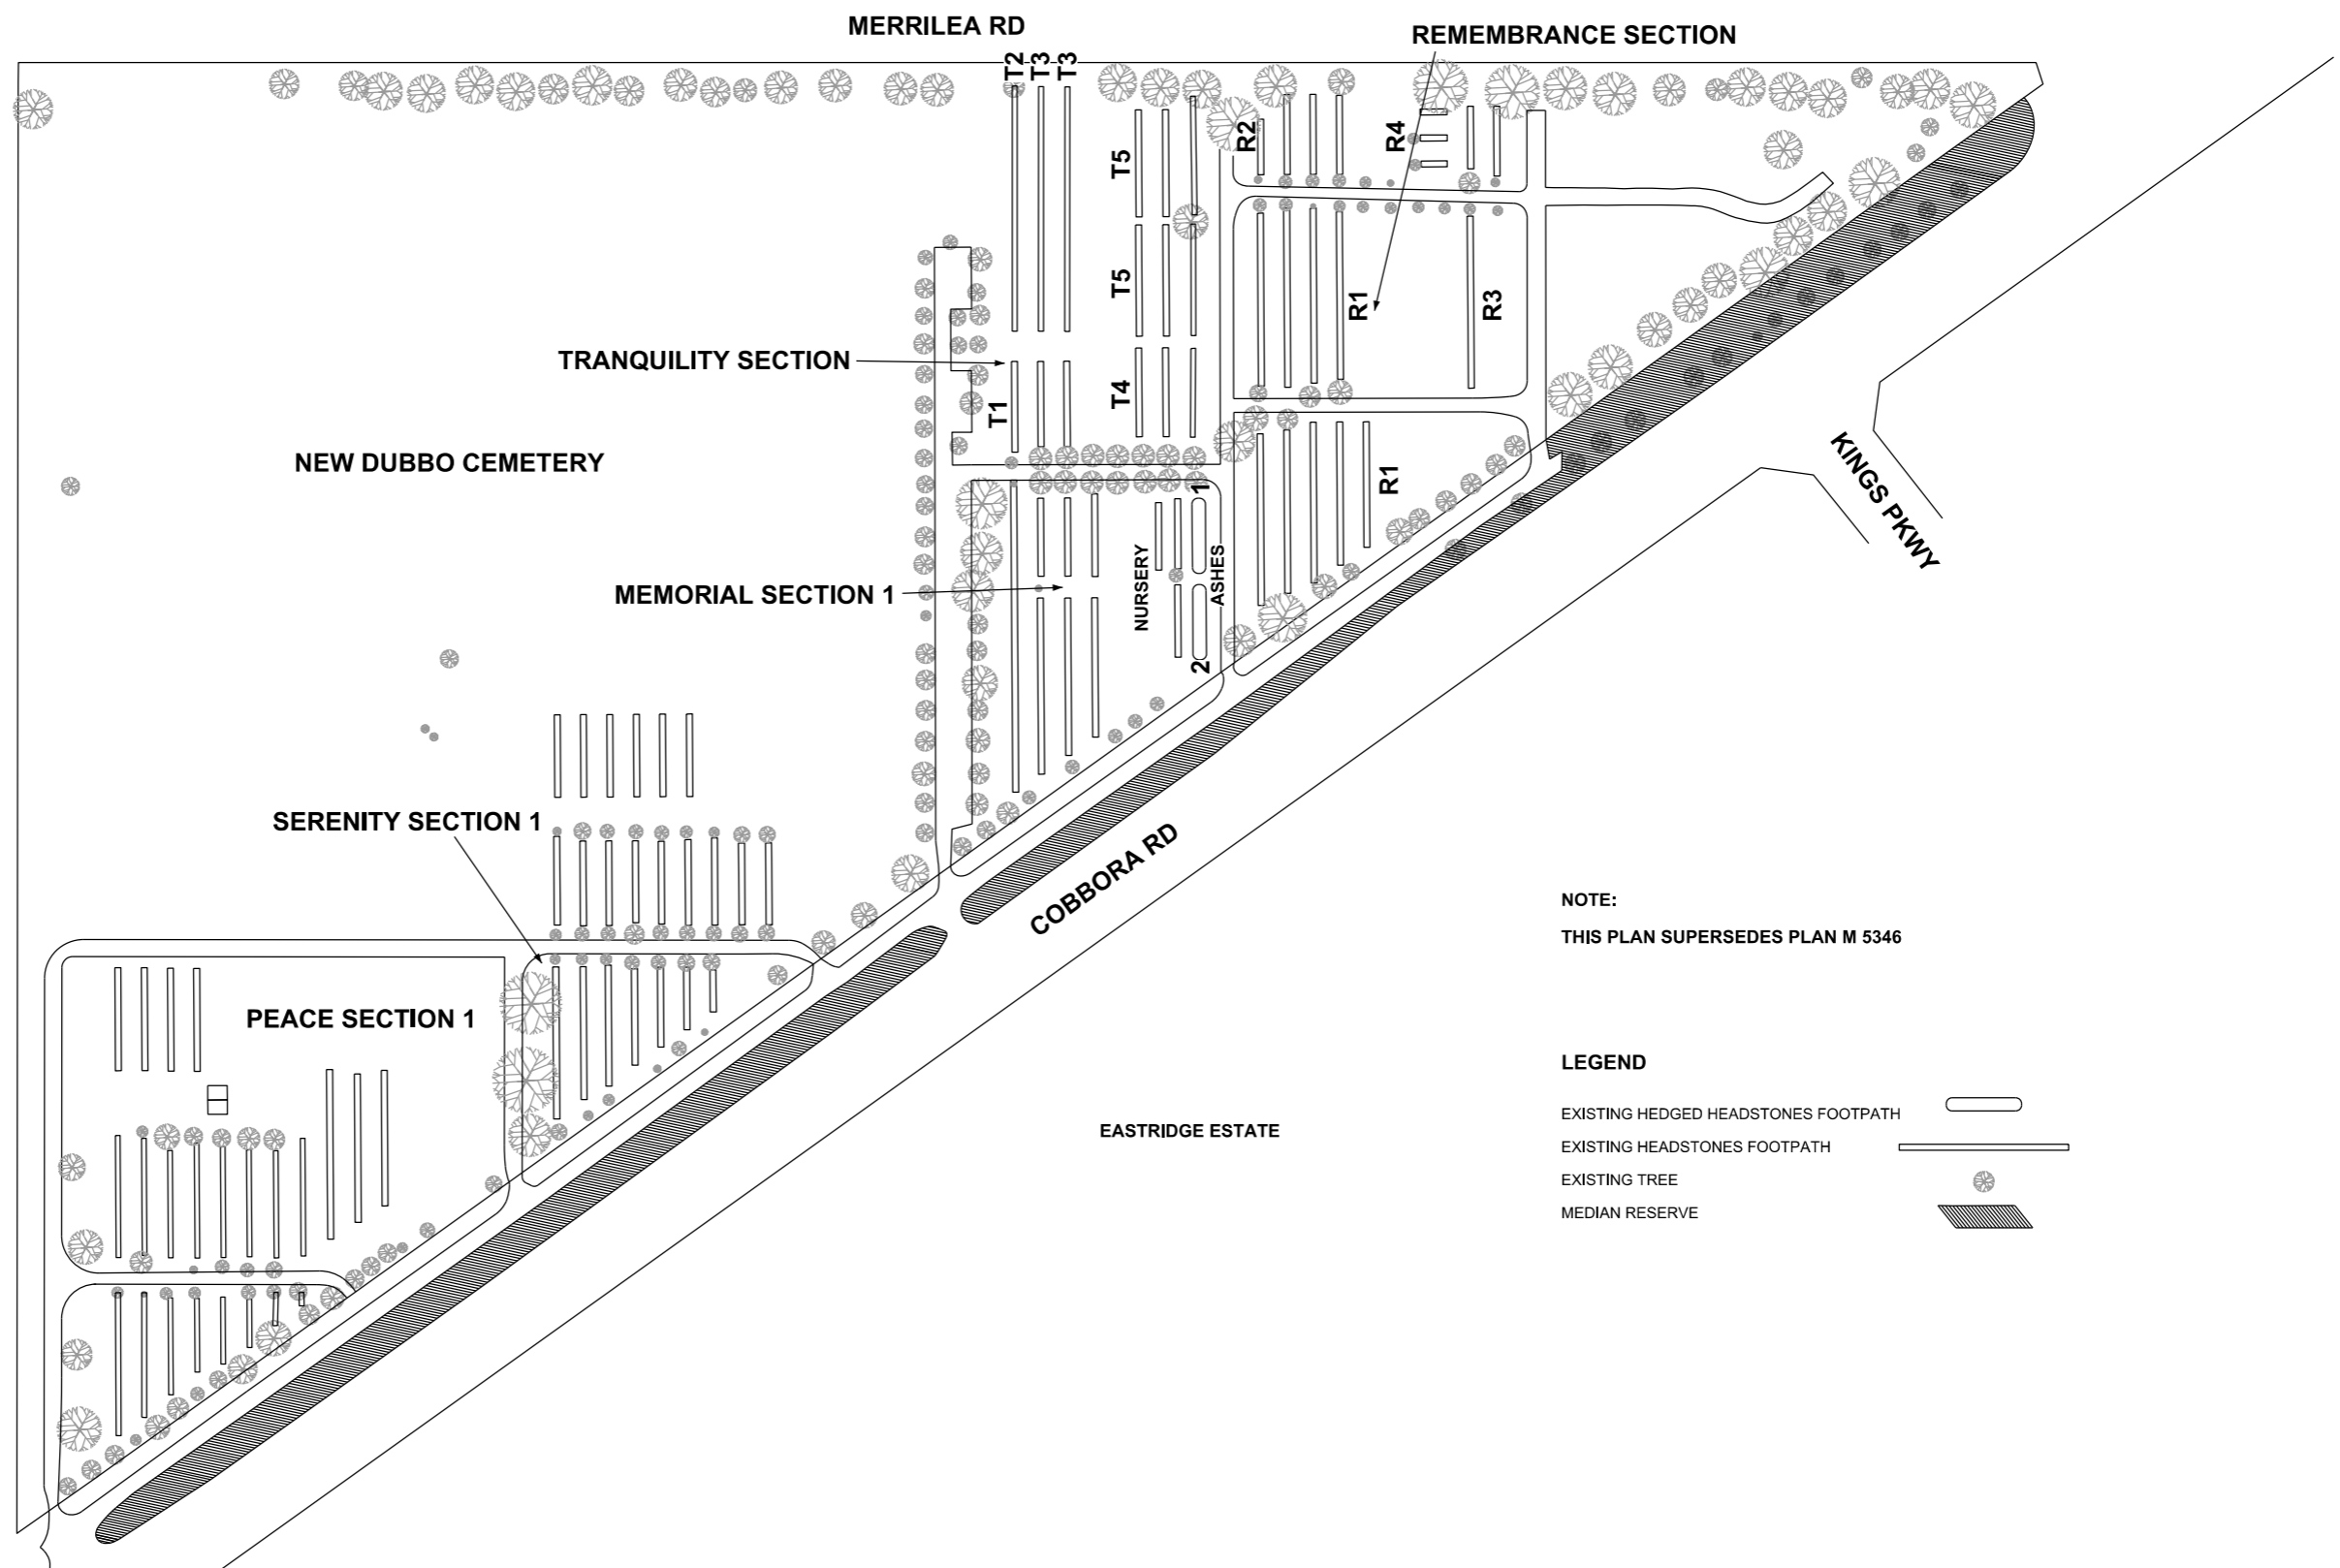

NEW DUBBO CEMETERY PLAN

DUBBO TURF CLUB

NEW DUBBO CEMETERY

TRANQUILITY SECTION

MEMORIAL SECTION 1

SERENITY SECTION 1

PEACE SECTION 1

MERRILEA RD

REMEMBRANCE SECTION

COBBORA RD

KINGS PKWY

EASTRIDGE ESTATE

NOTE:
THIS PLAN SUPERSEDES PLAN M 5346

LEGEND

- EXISTING HEDGED HEADSTONES FOOTPATH 
- EXISTING HEADSTONES FOOTPATH 
- EXISTING TREE 
- MEDIAN RESERVE 