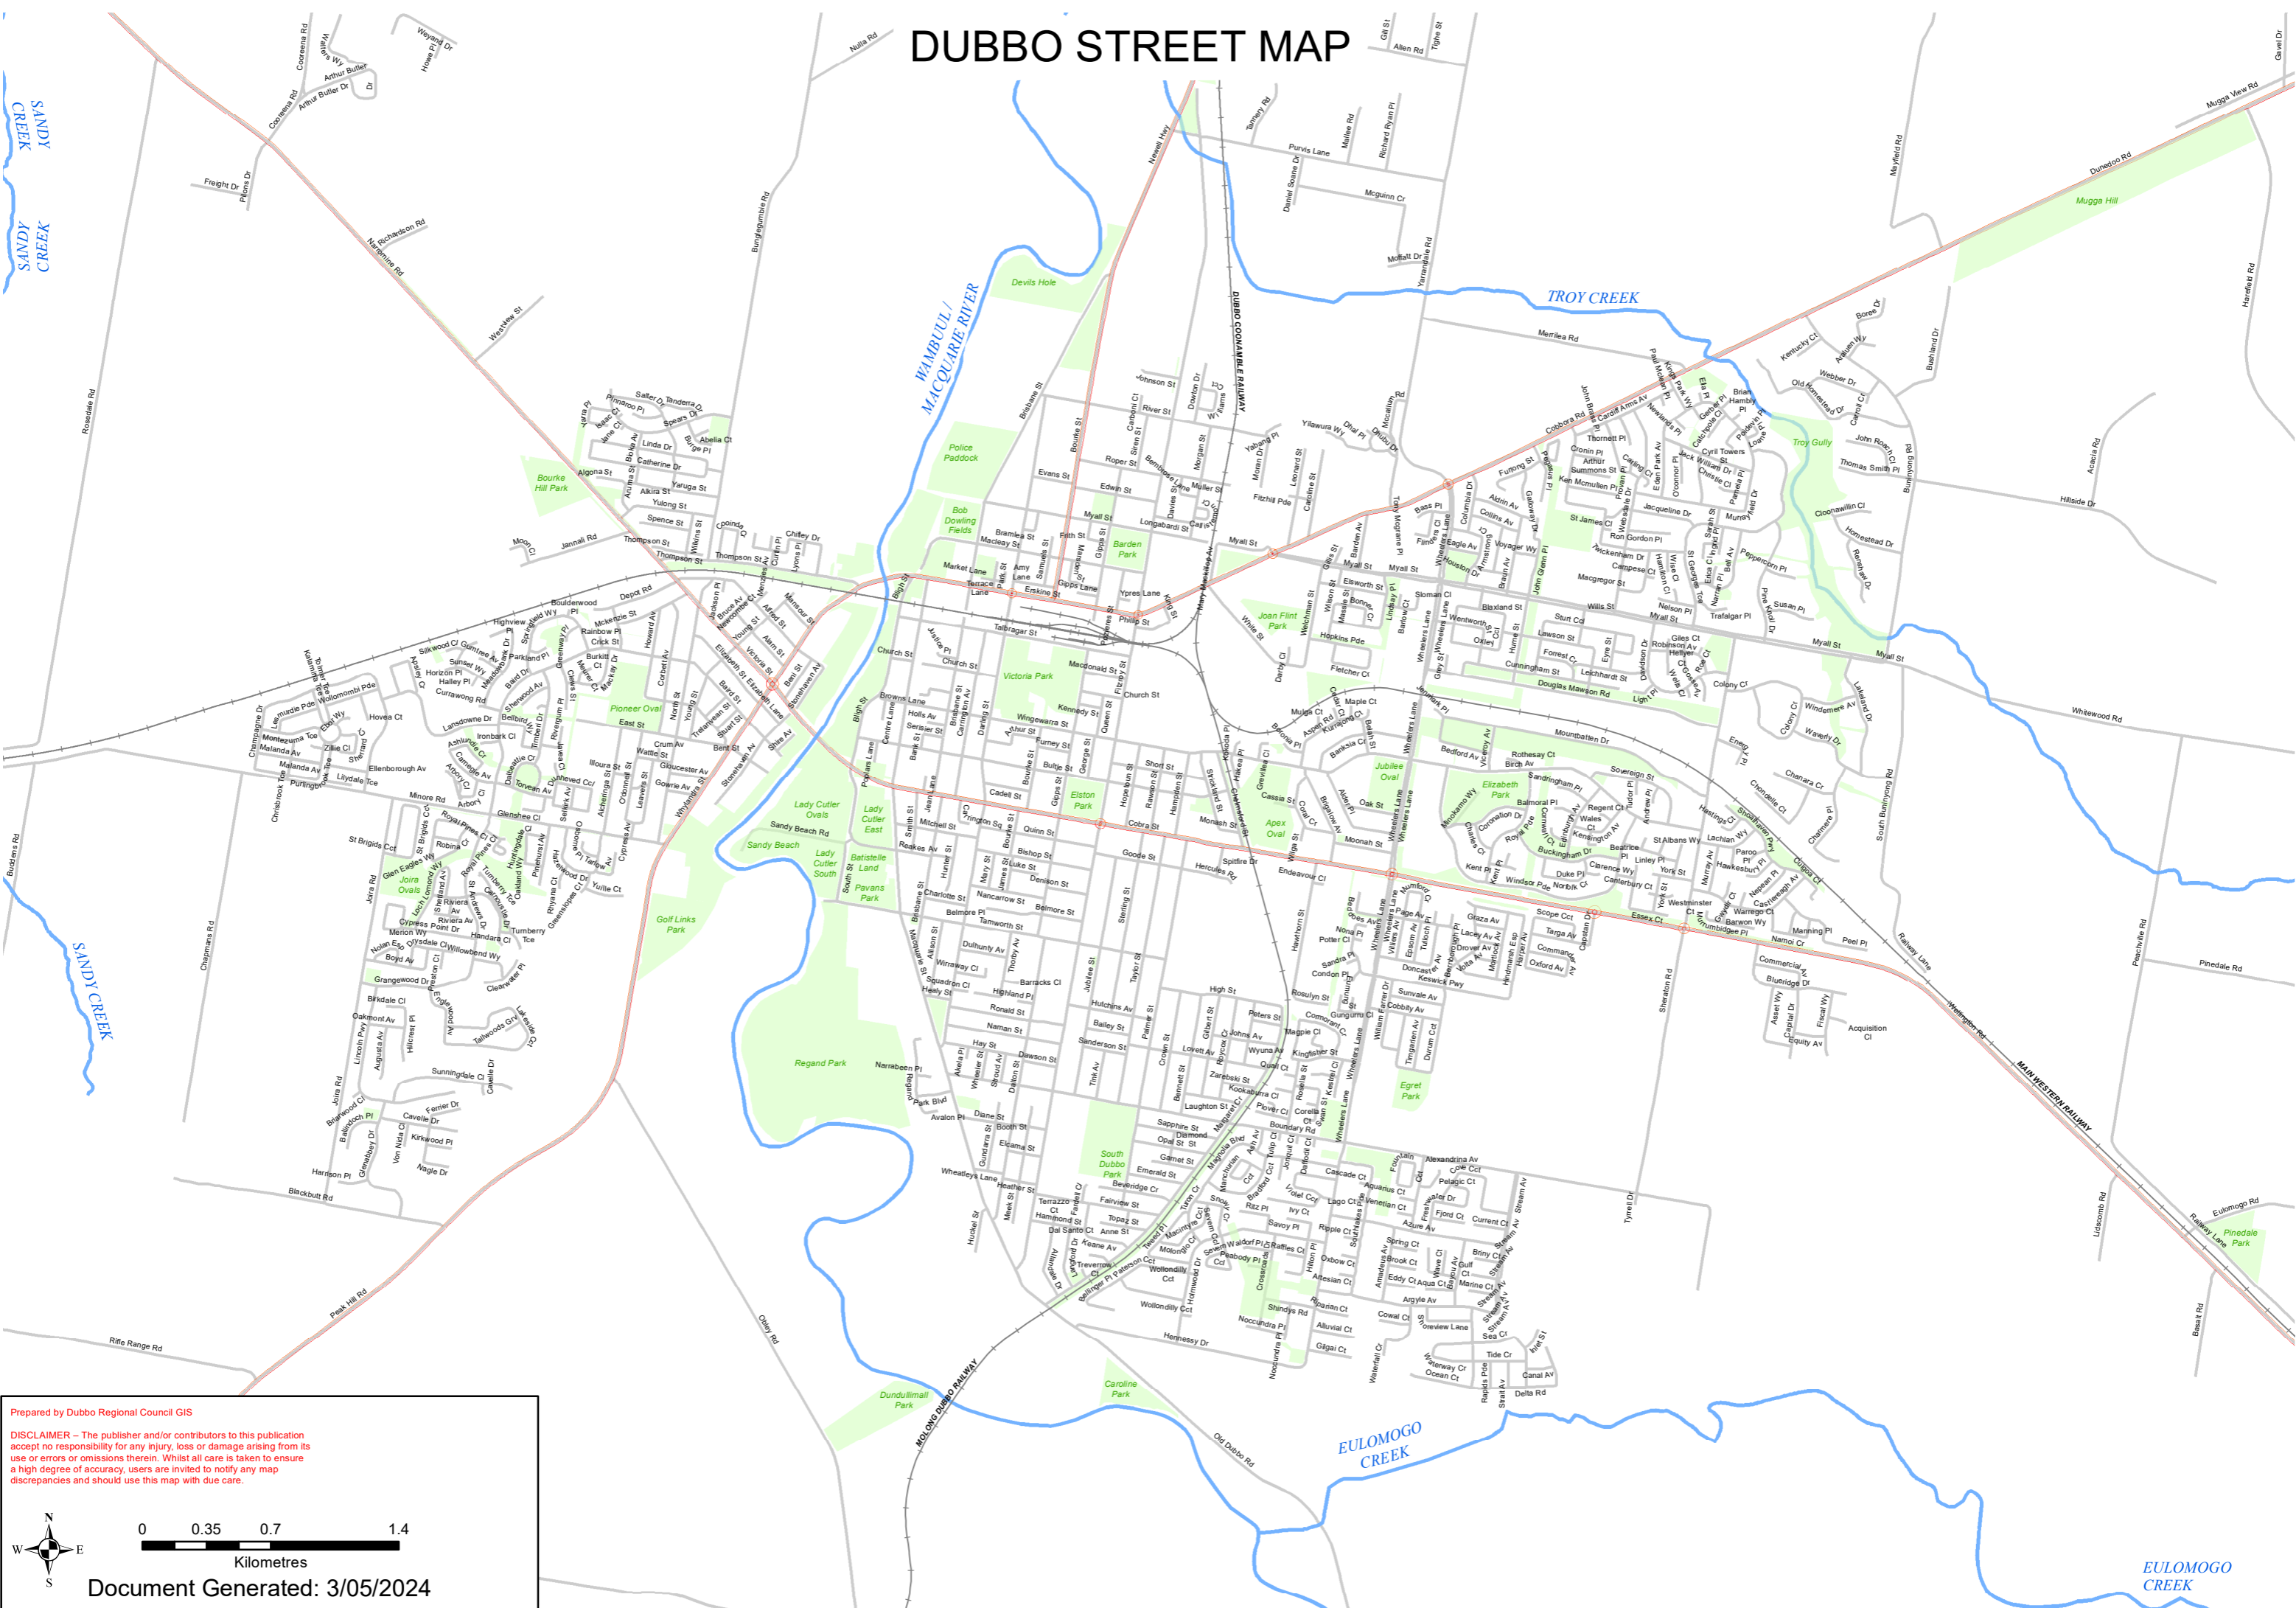

DUBBO STREET MAP

Prepared by Dubbo Regional Council GIS

DISCLAIMER – The publisher and/or contributors to this publication accept no responsibility for any injury, loss or damage arising from its use or errors or omissions therein. Whilst all care is taken to ensure a high degree of accuracy, users are invited to notify any map discrepancies and should use this map with due care.

Document Generated: 3/05/2024

EULOMOGO CREEK