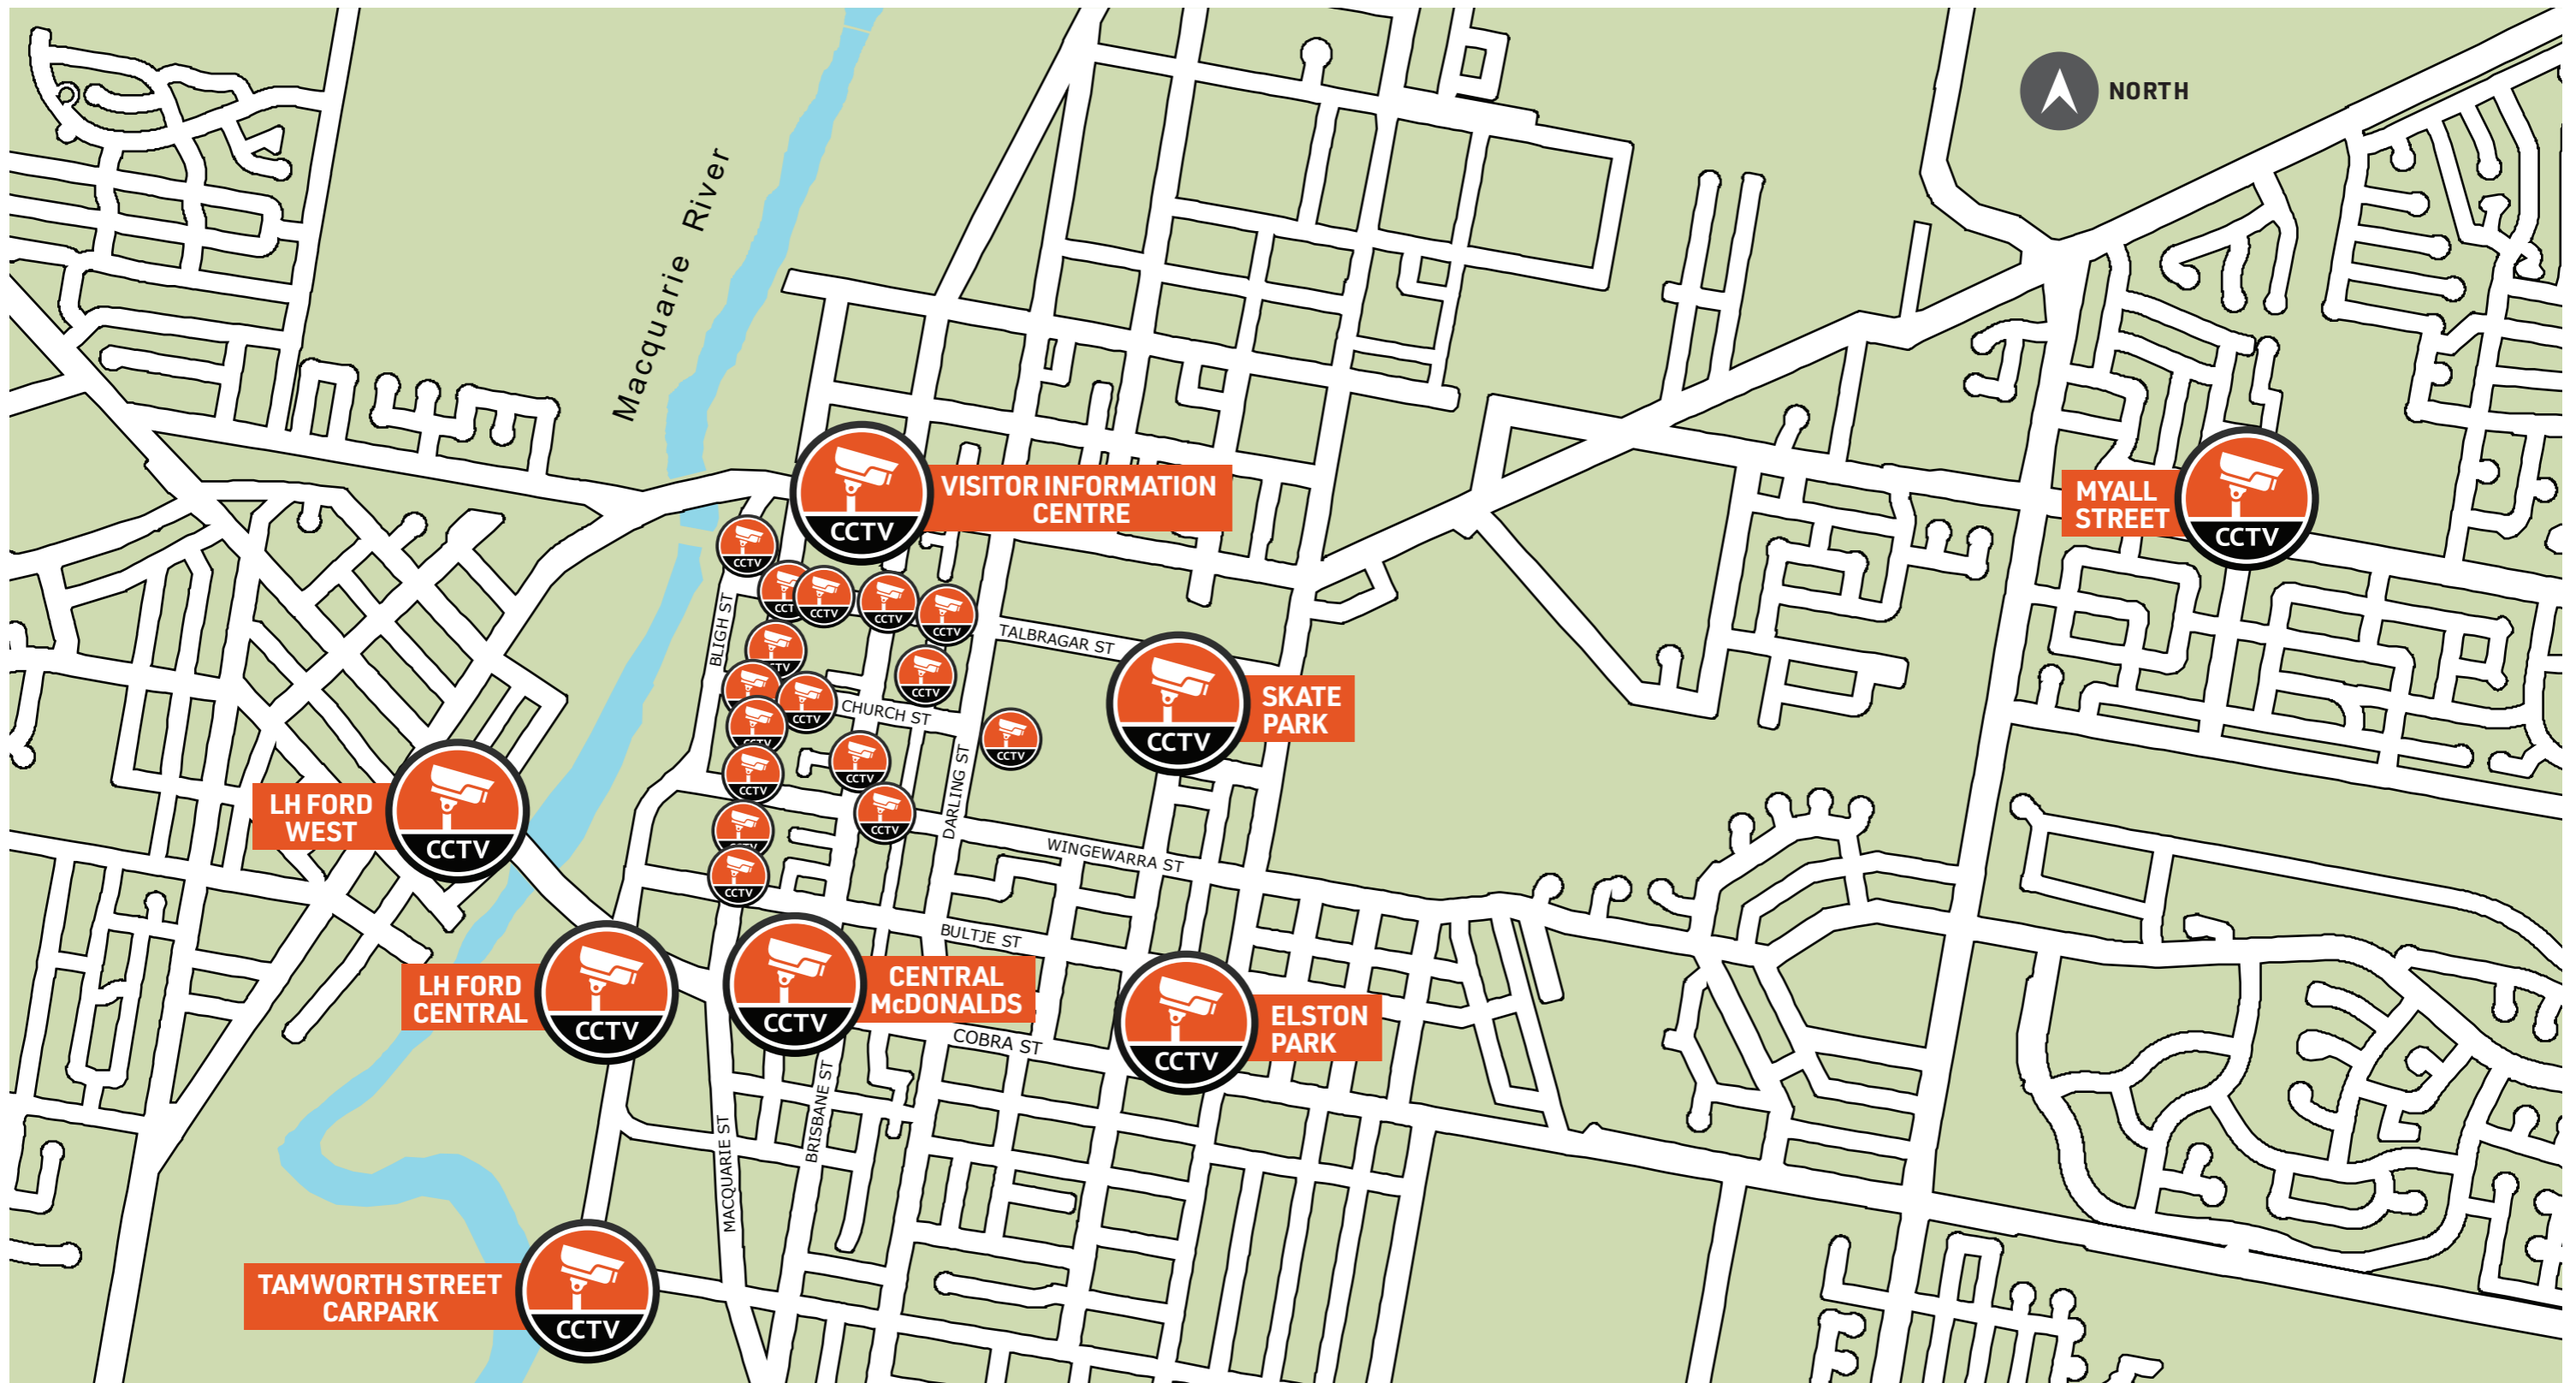

DUBBO SAFETY CAMERA SYSTEM

(02) 6801 4000

PO Box 81, Dubbo NSW 2830

dubbo.nsw.gov.au

Cnr Church and Darling Street, Dubbo
Cnr Nanima Crescent and Warne Street, Wellington