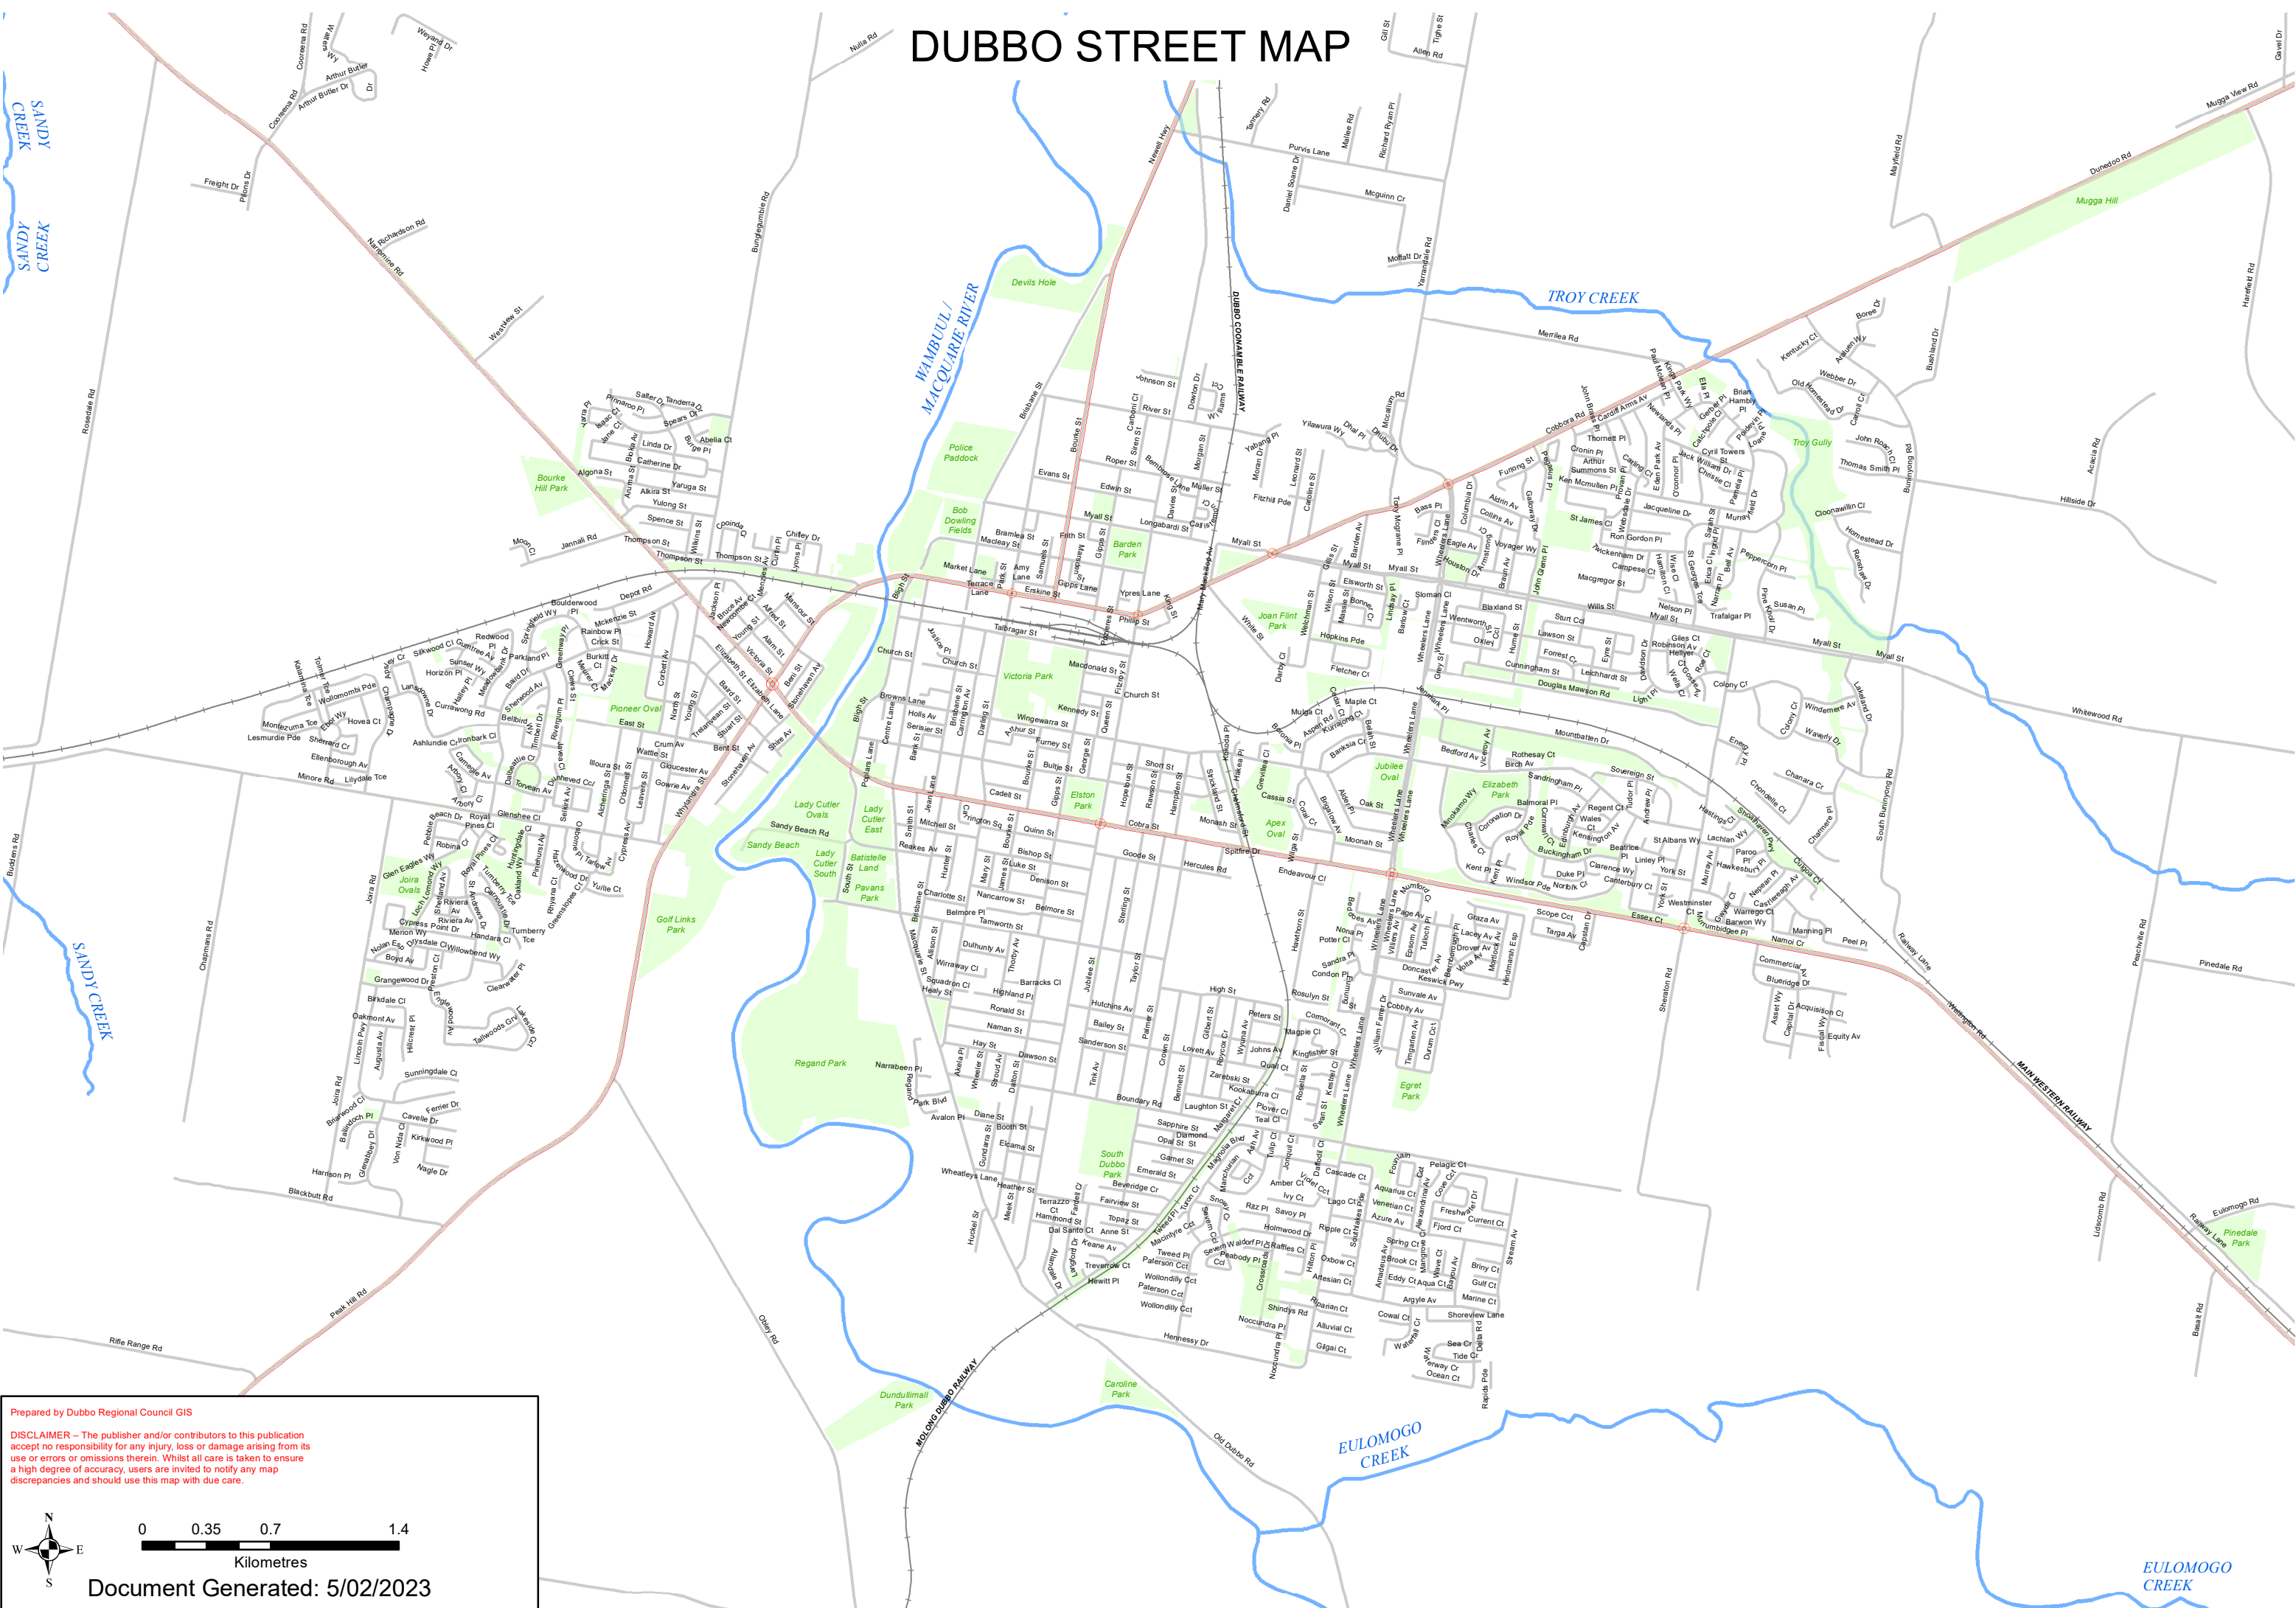

# DUBBO STREET MAP

Prepared by Dubbo Regional Council GIS

DISCLAIMER – The publisher and/or contributors to this publication accept no responsibility for any injury, loss or damage arising from its use or errors or omissions therein. Whilst all care is taken to ensure a high degree of accuracy, users are invited to notify any map discrepancies and should use this map with due care.

Document Generated: 5/02/2023

EULOMOGO CREEK