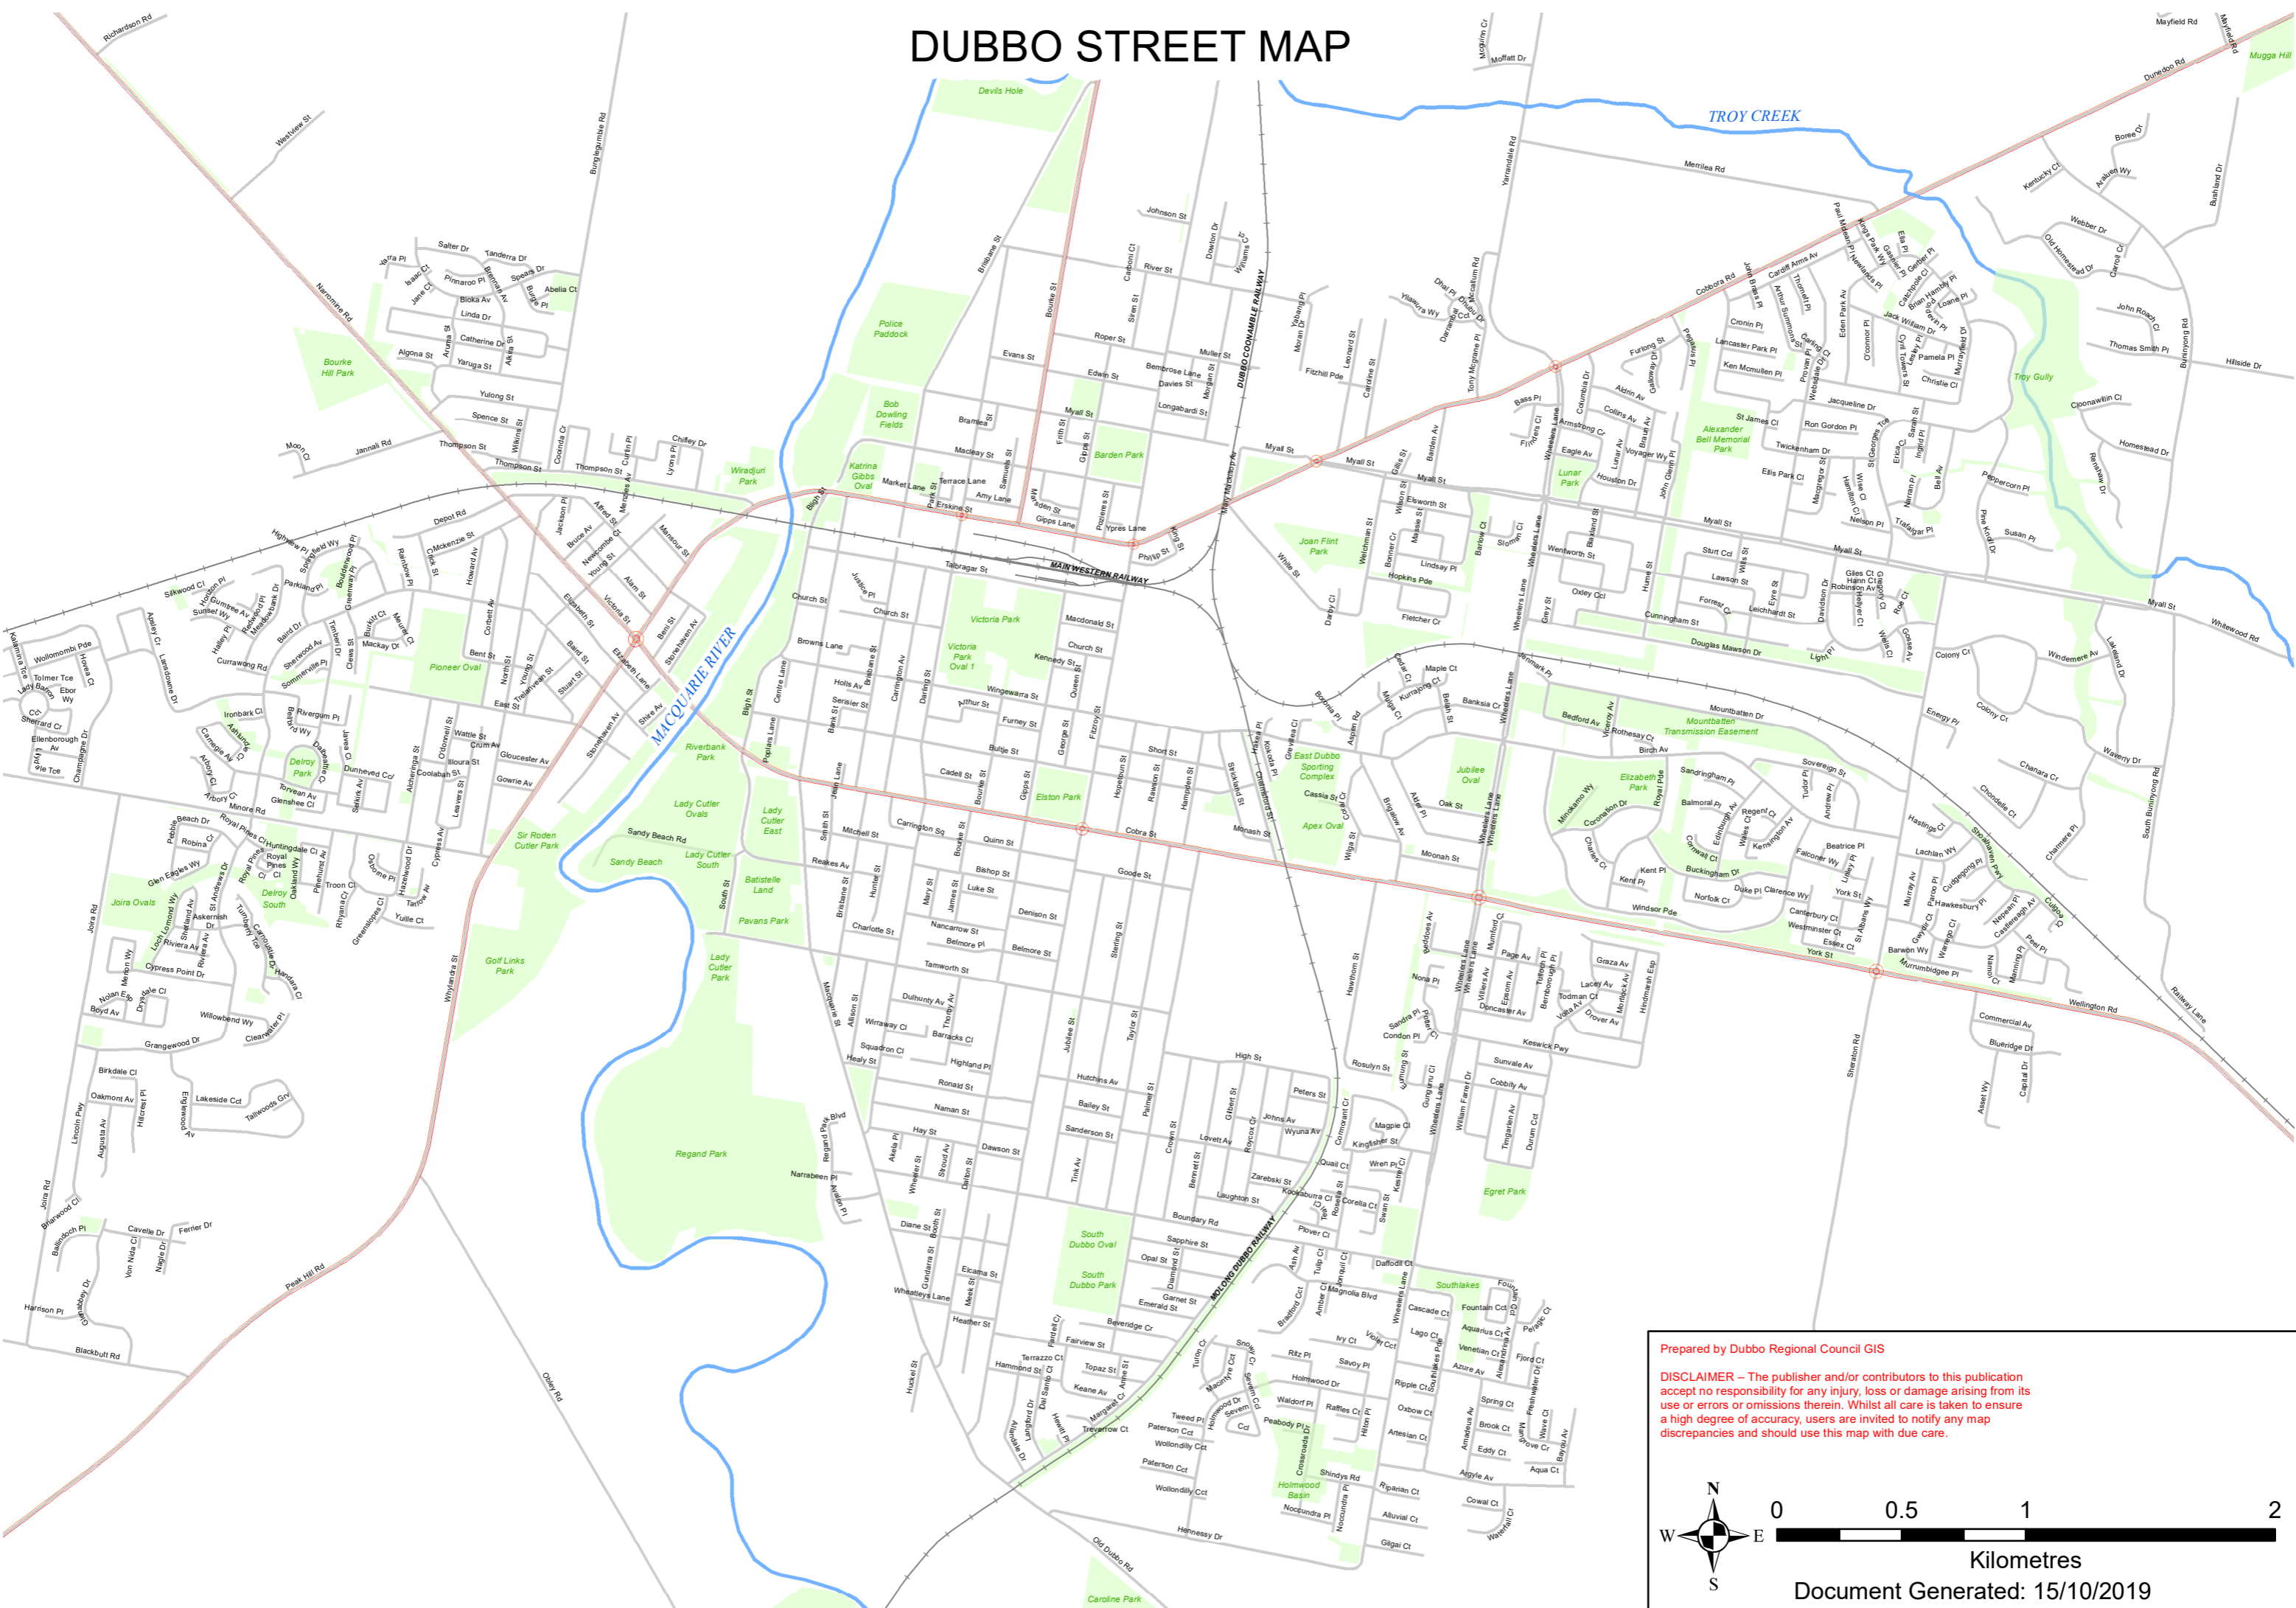

DUBBO STREET MAP

Prepared by Dubbo Regional Council GIS

DISCLAIMER – The publisher and/or contributors to this publication accept no responsibility for any injury, loss or damage arising from its use or errors or omissions therein. Whilst all care is taken to ensure a high degree of accuracy, users are invited to notify any map discrepancies and should use this map with due care.

Kilometres

Document Generated: 15/10/2019