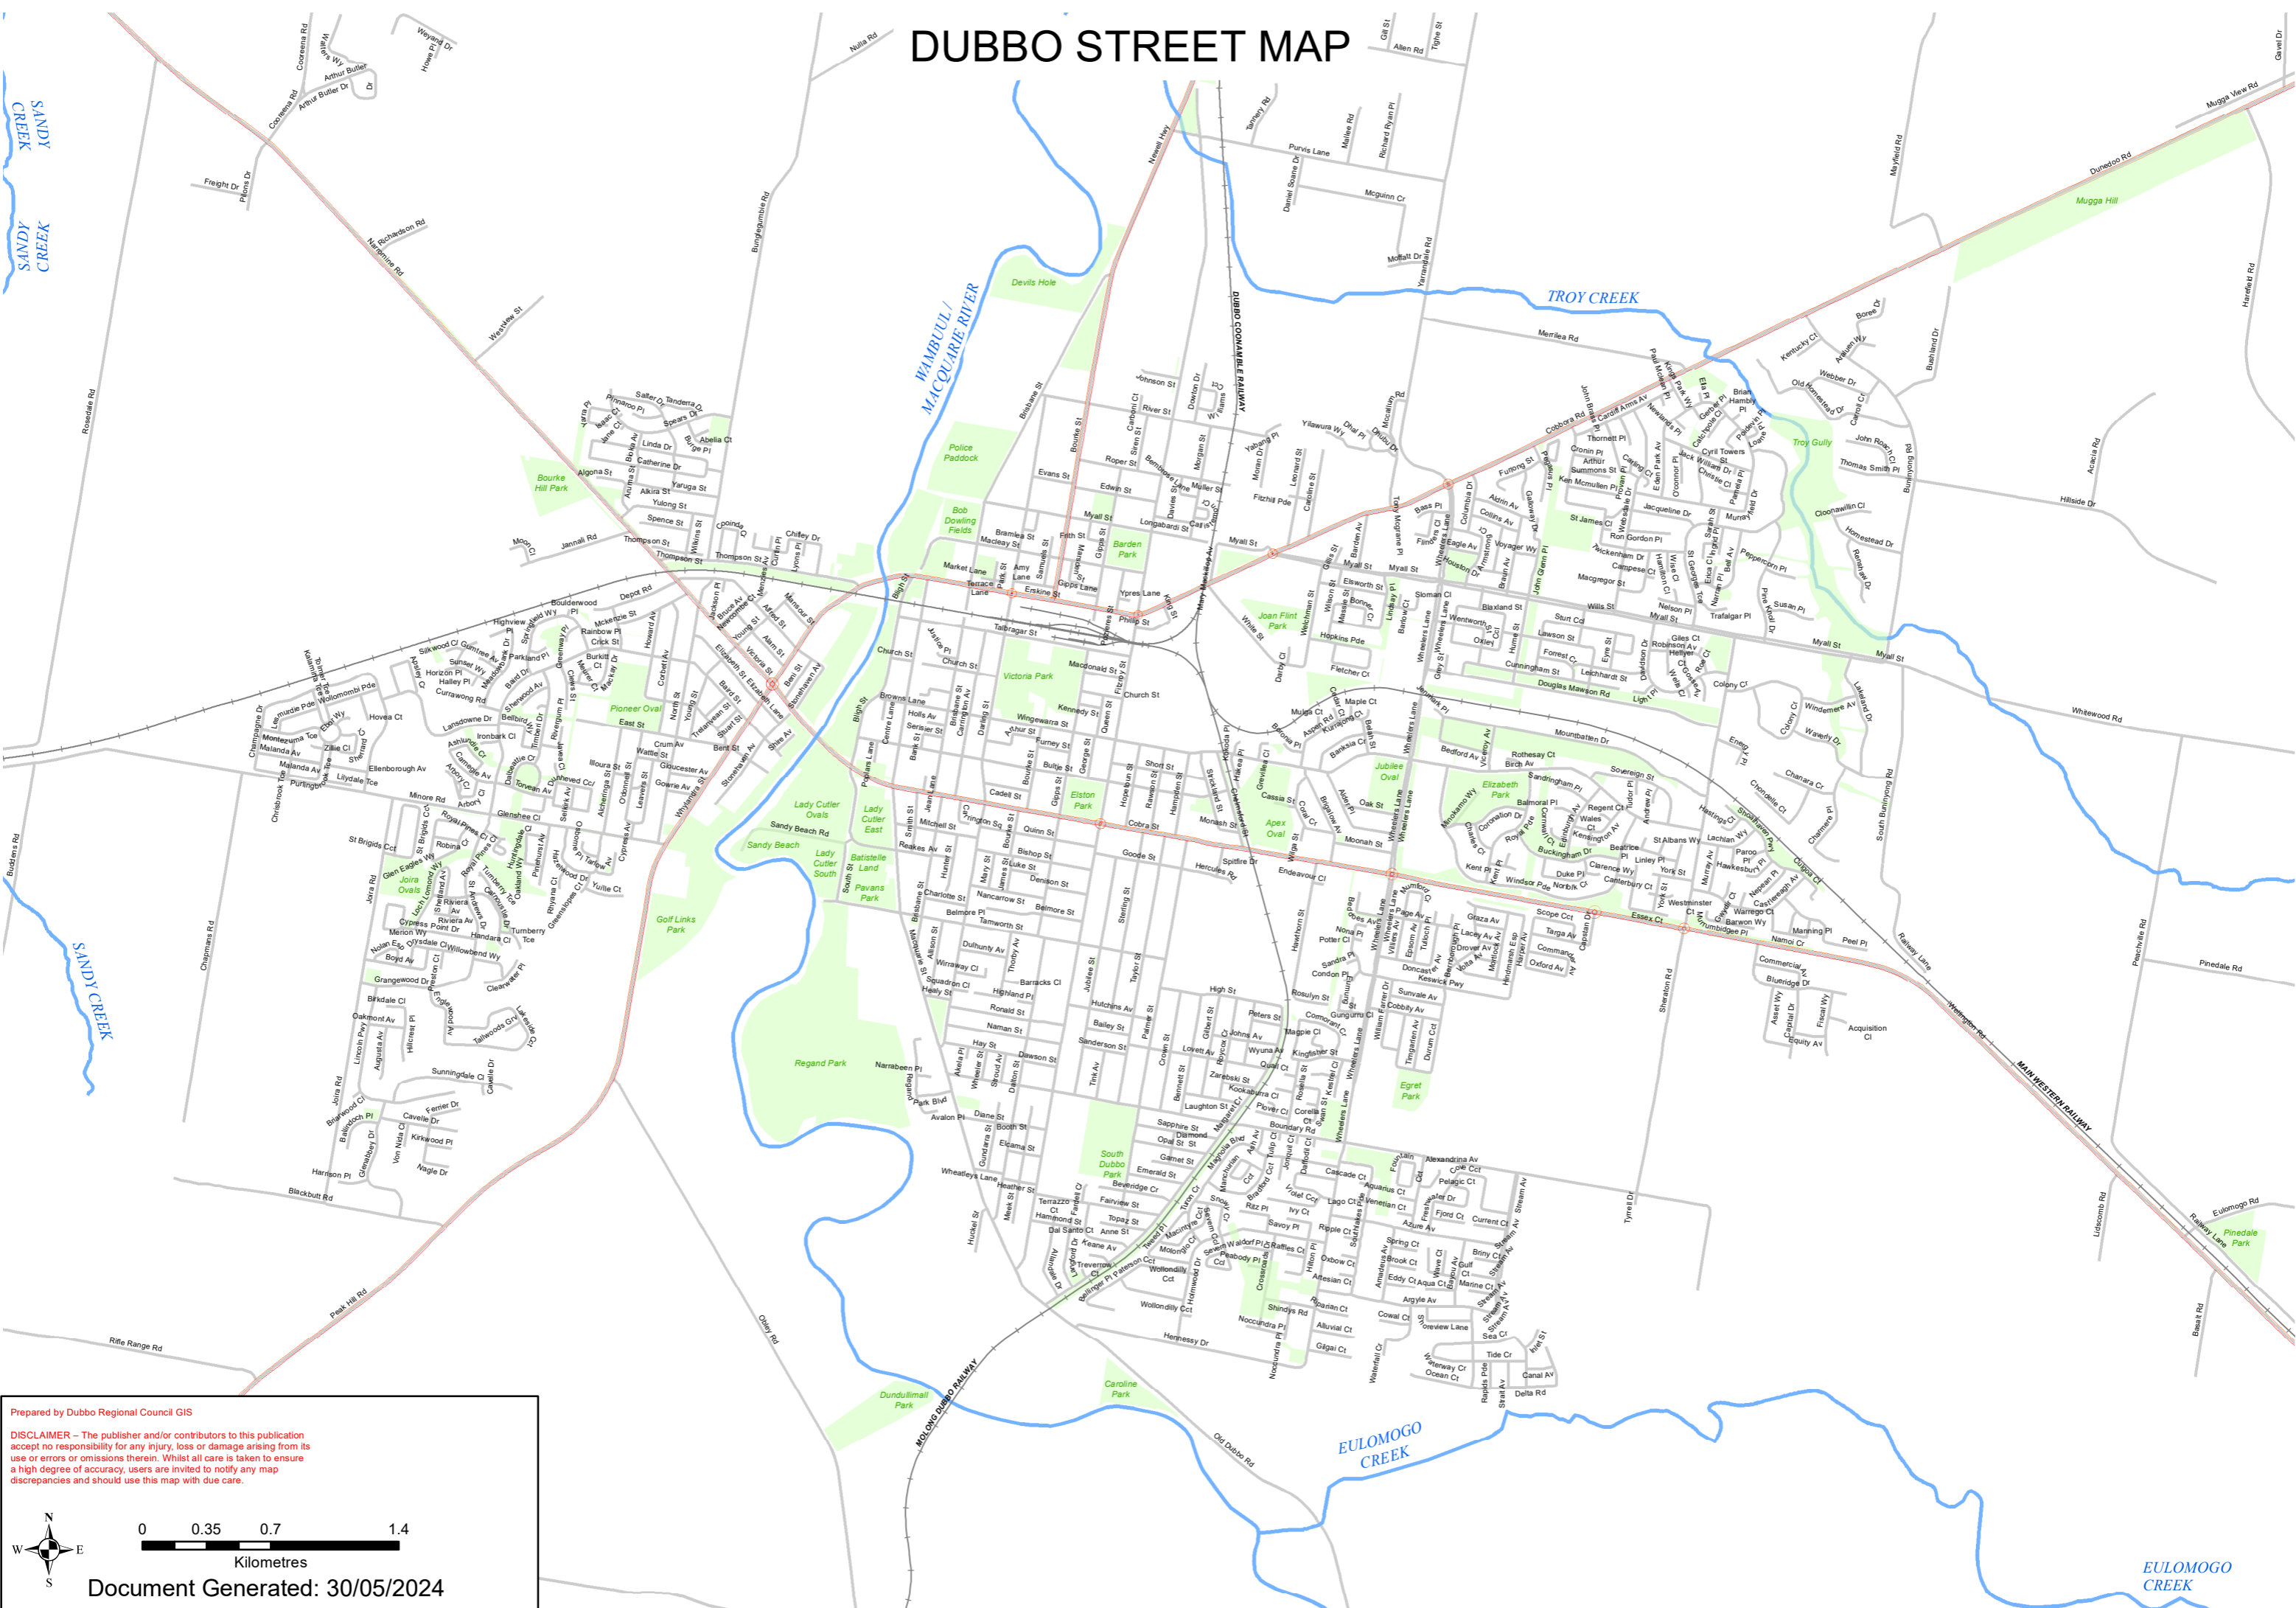

DUBBO STREET MAP

Prepared by Dubbo Regional Council GIS

DISCLAIMER – The publisher and/or contributors to this publication accept no responsibility for any injury, loss or damage arising from its use or errors or omissions therein. Whilst all care is taken to ensure a high degree of accuracy, users are invited to notify any map discrepancies and should use this map with due care.

Document Generated: 30/05/2024

EULOMOGO CREEK